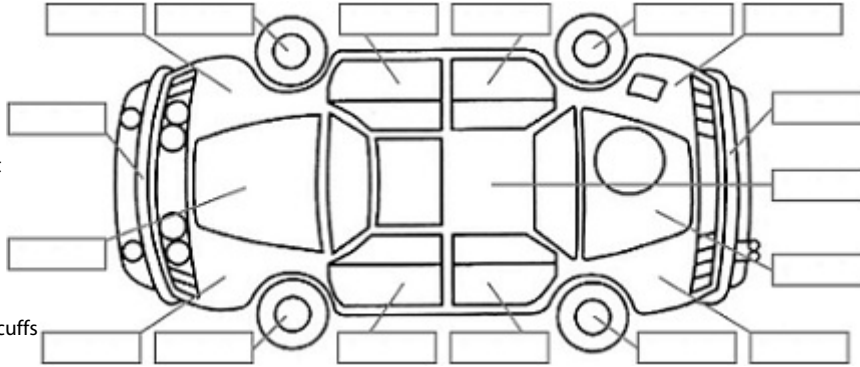

<b>Make:</b> Nissan	<b>Model:</b> Serena	<b>Body Style:</b> Wagon
<b>Year:</b> 2017	<b>Registration:</b>	<b>Reg Expiry:</b>
<b>WoF Expiry:</b>	<b>Odometer:</b> 115,174 Kms	<b>Good No:</b> 26187518
<b>VIN:</b> 7AT0DH3FX24026435	<b>Next Service:</b> 125050	<b>Service History:</b> No

**Key:**

- S = scratch
- D = dent
- R = rust
- PT = paint defect
- C = crack
- P = pin dent
- \* = decals
- SC = stone chips
- W = significant scuffs

Body Inspection Comments

Note: some defects & blemishes may not be displayed in the diagram