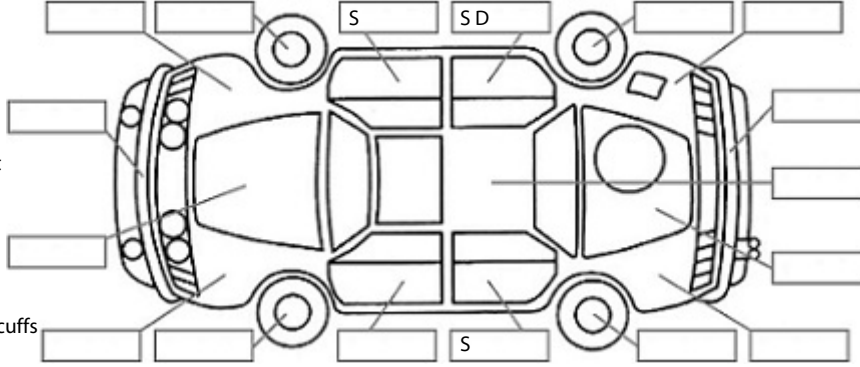

Key:

- S = scratch
- D = dent
- R = rust
- PT = paint defect
- C = crack
- P = pin dent
- * = decals
- SC = stone chips
- W = significant scuffs

Body Inspection Comments

Missing Surround on left Fog light