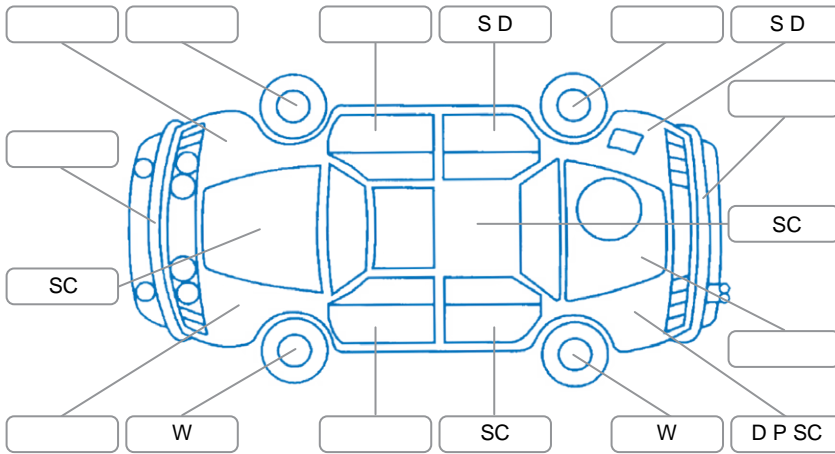

Report ID:	26,137,168	Version:	2
Created:	03 Jul 2026		

Make:	Suzuki	Model:	Swift
Body Style:	Hatchback	Year:	2020
Rego No.:	NBN441	Rego Expiry:	21 Dec 2026
WoF Expiry:	29 Jun 2027	Odometer:	24,826 Kms
Good No.:	26137168	VIN:	JSAAZCA3S00410704
Next Service:	38,000 Kms	Service History:	Yes

Key

S = Scratch R = Rust C = Crack * = Decals W = Significant scuffs
 D = Dent PT = Paint defect P = Pin dent SC = Stone Chips

Note: some defects and blemishes may not be displayed in the diagram

Body Inspection Comments

Conditions During Body Inspection: Dry

Under Carriage and Under Bonnet Inspection Comments

2WD
 Underbody has been Undersealed/Painted, A very good Job done

Interior Comments

Seats:	Good
Carpets:	Front left side average
Panels:	Good
Dashboard:	Good