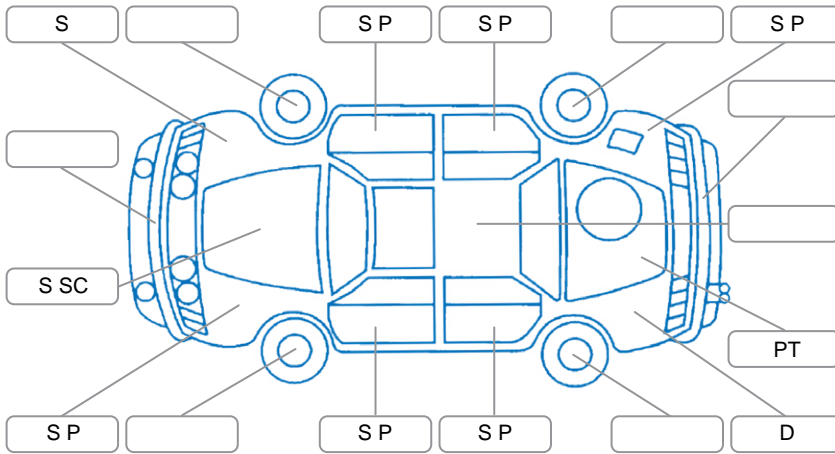

Report ID:	26,137,065	Version:	1
Created:	30 Jun 2026		

Make:	Nissan	Model:	Navara
Body Style:	Utility	Year:	2019
Rego No.:	MBA274	Rego Expiry:	26 Sep 2026
WoF Expiry:	11 Feb 2027	Odometer:	176,344 Kms
Good No.:	26137065	VIN:	MNTCB2D23A0014273
Next Service:	180,000 Kms	Service History:	Yes

Key
 S = Scratch R = Rust C = Crack * = Decals W = Significant scuffs
 D = Dent PT = Paint defect P = Pin dent SC = Stone Chips

Note: some defects and blemishes may not be displayed in the diagram

Body Inspection Comments

Conditions During Body Inspection: Dry

Under Carriage and Under Bonnet Inspection Comments

2WD

Interior Comments

Seats:	Rip on drivers seat
Carpets:	Good
Panels:	Good
Dashboard:	Good

General Comments

Road Conditions During Test Drive	Dry	
Engine Timing Mechanism	Timing Chain	
Evidence of Cam Belt Replacement	<input type="checkbox"/> Yes <input type="checkbox"/> No	Kms
Inspected by:	Hoani Saunders	
Published by:	Malcolm Thomas	
Inspection Date:	30 Jun 2026	