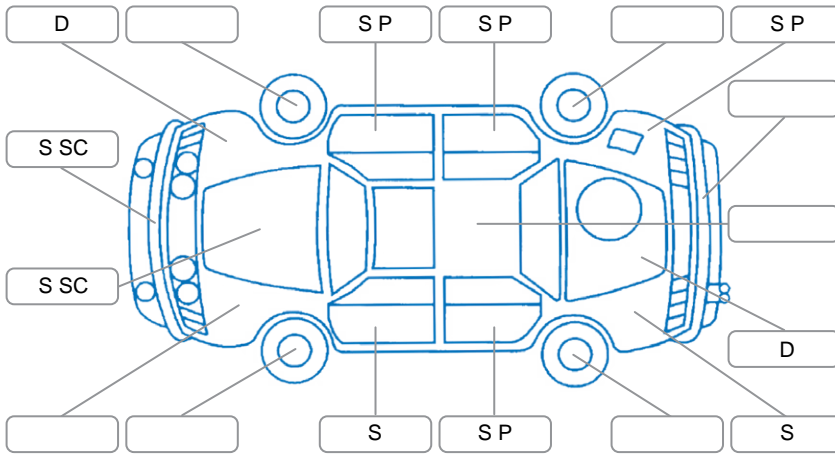

Report ID:	26,137,012	Version:	1
Created:	30 Jun 2026		

Make:	Mitsubishi	Model:	Triton
Body Style:	Utility	Year:	2018
Rego No.:	LUS303	Rego Expiry:	03 Sep 2026
WoF Expiry:	21 Dec 2026	Odometer:	167,003 Kms
Good No.:	26137012	VIN:	MMAJYKL10JH010804
Next Service:	180,000	Service History:	No

**Key**  
 S = Scratch    R = Rust    C = Crack    \* = Decals    W = Significant scuffs  
 D = Dent    PT = Paint defect    P = Pin dent    SC = Stone Chips

Note: some defects and blemishes may not be displayed in the diagram