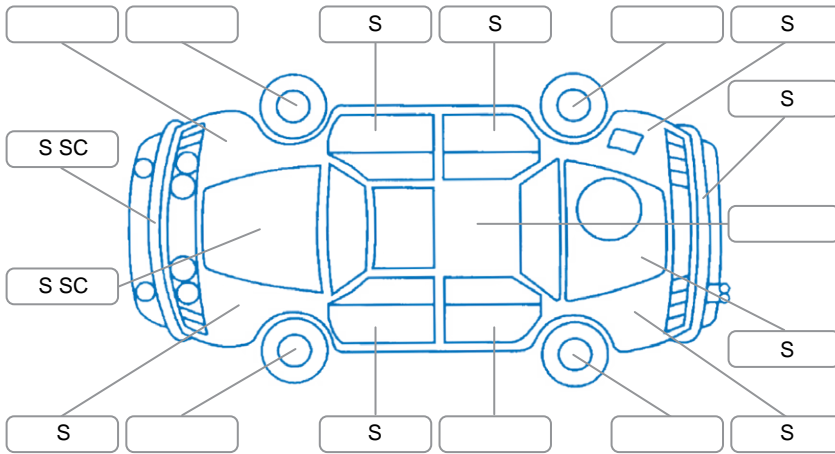

Report ID:	26,136,983	Version:	3
Created:	03 Jul 2026		

Make:	Toyota	Model:	Rav4
Body Style:	SUV	Year:	2021
Rego No.:	NSP936	Rego Expiry:	14 Sep 2026
WoF Expiry:	17 Jul 2027	Odometer:	123,266 Kms
Good No.:	26136983	VIN:	JTMBW3FV80D120018
Next Service:	135,000 Kms	Service History:	Yes

**Key**  
 S = Scratch    R = Rust    C = Crack    \* = Decals    W = Significant scuffs  
 D = Dent    PT = Paint defect    P = Pin dent    SC = Stone Chips

Note: some defects and blemishes may not be displayed in the diagram