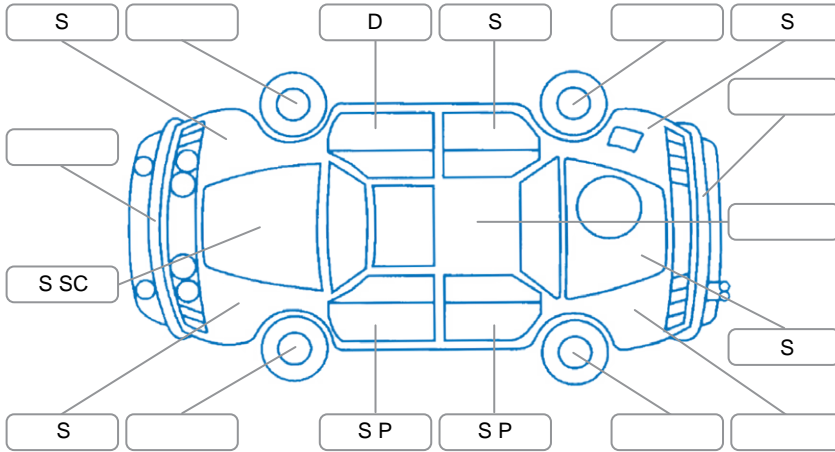

Report ID:	26,136,954	Version:	1
Created:	23 Jun 2026		

Make:	Volkswagen	Model:	T6
Body Style:	Van	Year:	2019
Rego No.:	MHG166	Rego Expiry:	28 Jul 2027
WoF Expiry:	15 Oct 2026	Odometer:	122,033 Kms
Good No.:	26136954	VIN:	WV1ZZZ7HZKH136337
Next Service:	N/A	Service History:	Yes

Key

S = Scratch R = Rust C = Crack * = Decals W = Significant scuffs
 D = Dent PT = Paint defect P = Pin dent SC = Stone Chips

Note: some defects and blemishes may not be displayed in the diagram

Body Inspection Comments

Front windscreen cracked around rear vision mirror

Conditions During Body Inspection

Dry

Under Carriage and Under Bonnet Inspection Comments

2WD

Interior Comments

Seats:	Good
Carpets:	Good
Panels:	Good
Dashboard:	Good