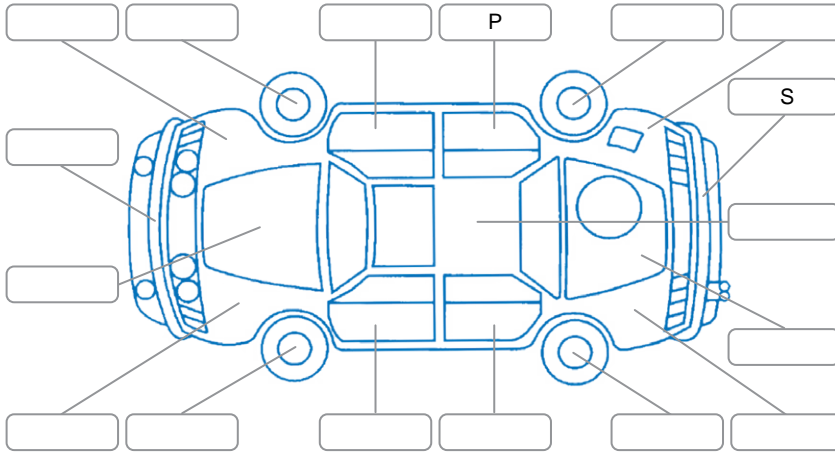

Report ID:	26,136,920	Version:	1
Created:	18 Jun 2026		

Make:	Toyota	Model:	Highlander
Body Style:	SUV	Year:	2022
Rego No.:	PKE364	Rego Expiry:	22 Aug 2026
WoF Expiry:	29 Jun 2027	Odometer:	105,386 Kms
Good No.:	26136920	VIN:	5TDLB3CH50S090074
Next Service:	119,000 Kms	Service History:	Yes

**Key**

S = Scratch    R = Rust    C = Crack    \* = Decals    W = Significant scuffs  
 D = Dent    PT = Paint defect    P = Pin dent    SC = Stone Chips

Note: some defects and blemishes may not be displayed in the diagram