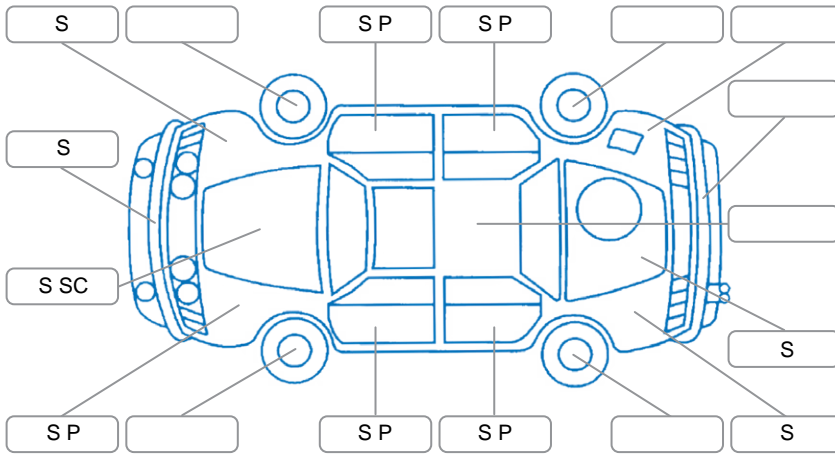

Report ID:	26,136,912	Version:	1
Created:	22 Jun 2026		

Make:	Toyota	Model:	Corolla
Body Style:	Hatchback	Year:	2021
Rego No.:	NLF907	Rego Expiry:	26 Jul 2026
WoF Expiry:	06 Jun 2027	Odometer:	134,620 Kms
Good No.:	26136912	VIN:	JTNK93BE703030423
Next Service:	145,000 Kms	Service History:	Yes

**Key**  
 S = Scratch    R = Rust    C = Crack    \* = Decals    W = Significant scuffs  
 D = Dent    PT = Paint defect    P = Pin dent    SC = Stone Chips

Note: some defects and blemishes may not be displayed in the diagram