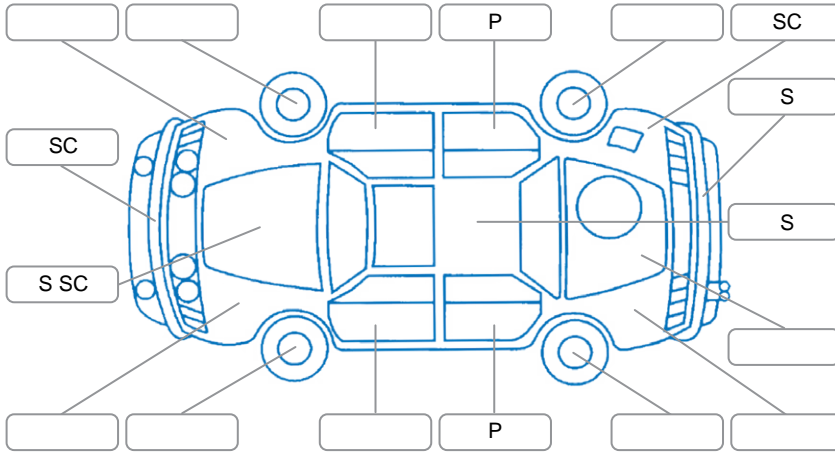

Report ID:	26,136,908	Version:	2
Created:	16 Jun 2026		

Make:	Ford	Model:	Ranger
Body Style:	Utility	Year:	2022
Rego No.:	PAD644	Rego Expiry:	30 Jan 2027
WoF Expiry:	01 Jan 2027	Odometer:	171,275 Kms
Good No.:	26136908	VIN:	MPBUMFF60MX369974
Next Service:	181,000 Kms	Service History:	Yes

Key

S = Scratch R = Rust C = Crack * = Decals W = Significant scuffs
 D = Dent PT = Paint defect P = Pin dent SC = Stone Chips

Note: some defects and blemishes may not be displayed in the diagram

Body Inspection Comments

Front tyres wearing on inner edges
 Stone chip in far left side of front windscreen

Conditions During Body Inspection

Wet

Under Carriage and Under Bonnet Inspection Comments

2WD

Interior Comments

Seats:	Slight wear on drivers seat
Carpets:	Slight wear on drivers side
Panels:	Good
Dashboard:	Good