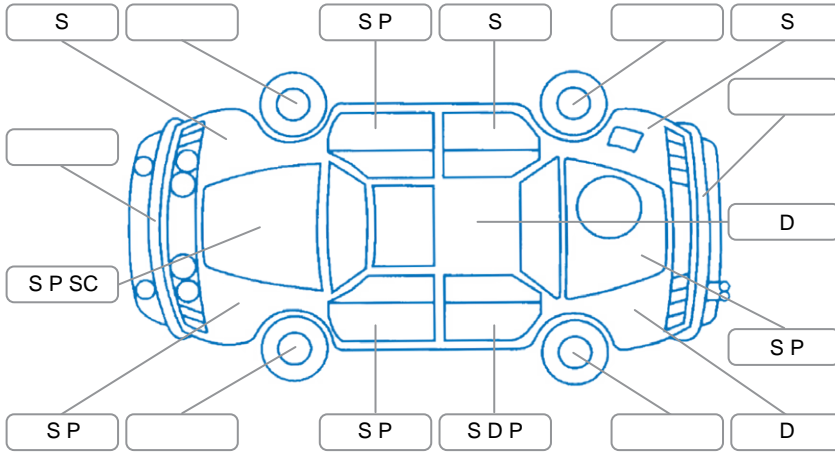

Report ID:	26,136,795	Version:	2
Created:	15 Jun 2026		

Make:	Mitsubishi	Model:	Triton
Body Style:	Utility	Year:	2018
Rego No.:	LTG277	Rego Expiry:	21 Aug 2026
WoF Expiry:	29 Oct 2026	Odometer:	176,308 Kms
Good No.:	26136795	VIN:	MMAJYKL10JH007367
Next Service:	186,000 Kms	Service History:	Yes

Key

S = Scratch R = Rust C = Crack * = Decals W = Significant scuffs
 D = Dent PT = Paint defect P = Pin dent SC = Stone Chips

Note: some defects and blemishes may not be displayed in the diagram

Body Inspection Comments

- Rear canopy strut worn
- Rear deck steel rusty by hinges
- Surface rust in drivers door jamb
- Front left daytime running light isn't working

Conditions During Body Inspection: Dry

Under Carriage and Under Bonnet Inspection Comments

4WD

Interior Comments

Seats:	Rip on drivers seat
Carpets:	Good
Panels:	Screw holes in centre console
Dashboard:	Screw holes in dashboard

General Comments

Road Conditions During Test Drive	Dry	
Engine Timing Mechanism	Timing Chain	
Evidence of Cam Belt Replacement	<input type="checkbox"/> Yes <input type="checkbox"/> No	Kms
Inspected by:	Hoani Saunders	
Published by:	Malcolm Thomas	
Inspection Date:	15 Jun 2026	