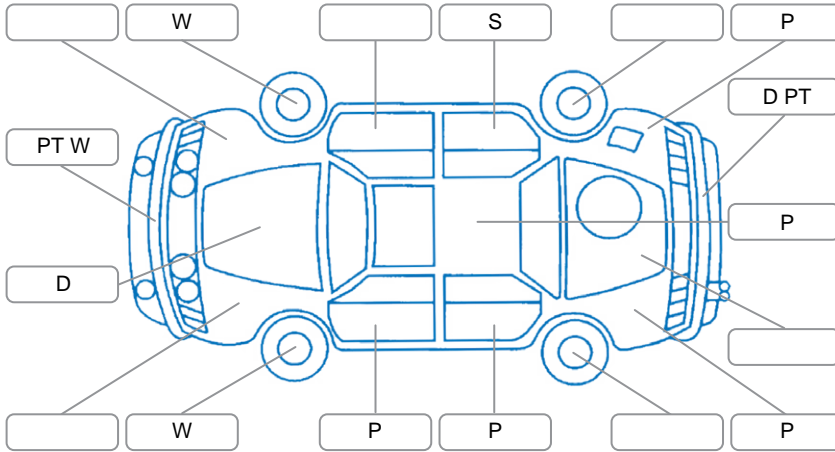

**Key**

S = Scratch    R = Rust    C = Crack    \* = Decals    W = Significant scuffs  
 D = Dent    PT = Paint defect    P = Pin dent    SC = Stone Chips

Note: some defects and blemishes may not be displayed in the diagram

**Body Inspection Comments**

Conditions During Body Inspection: Wet

**Under Carriage and Under Bonnet Inspection Comments**

4WD  
 Engine oil seep

**Interior Comments**

Seats:	Stains. Rip on drivers seat
Carpets:	Good
Panels:	Good
Dashboard:	Good