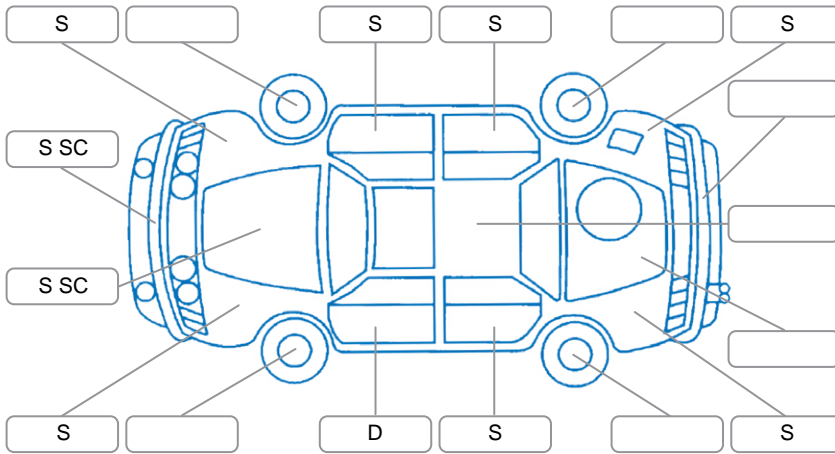

Report ID:	26,136,748	Version:	1
Created:	11 Jun 2026		

Make:	BYD	Model:	Atto 3
Body Style:	SUV	Year:	2023
Rego No.:	PWD613	Rego Expiry:	18 Feb 2027
WoF Expiry:	18 Apr 2027	Odometer:	47,417 Kms
Good No.:	26136748	VIN:	LGXCE4CB1P2007530
Next Service:	67,000 Kms	Service History:	No

**Key**  
 S = Scratch    R = Rust    C = Crack    \* = Decals    W = Significant scuffs  
 D = Dent    PT = Paint defect    P = Pin dent    SC = Stone Chips

Note: some defects and blemishes may not be displayed in the diagram