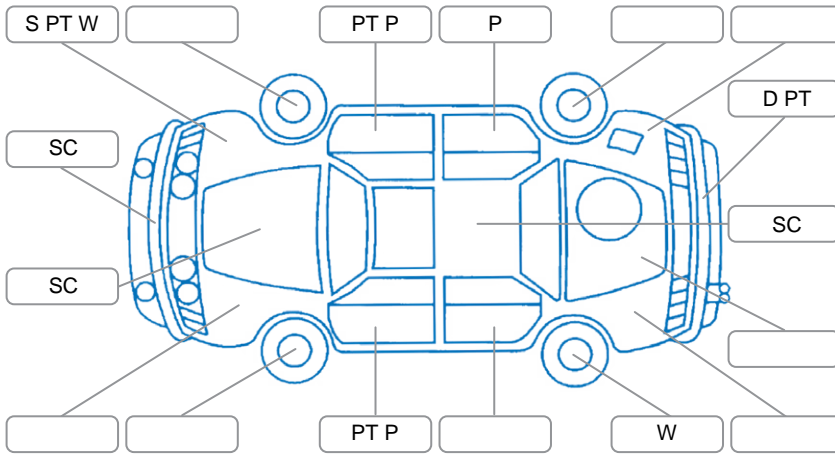

Key
 S = Scratch R = Rust C = Crack * = Decals W = Significant scuffs
 D = Dent PT = Paint defect P = Pin dent SC = Stone Chips

Note: some defects and blemishes may not be displayed in the diagram

Body Inspection Comments

Deep scratch/scuff on front right guard

Conditions During Body Inspection

Dry

Under Carriage and Under Bonnet Inspection Comments

4WD

Interior Comments

Seats: Slight wear drivers, waxy residue on front left

Carpets: Good

Panels: Good

Dashboard: Screw holes in dashboard

General Comments

Road Conditions During Test Drive

Dry

Engine Timing Mechanism

Timing Chain