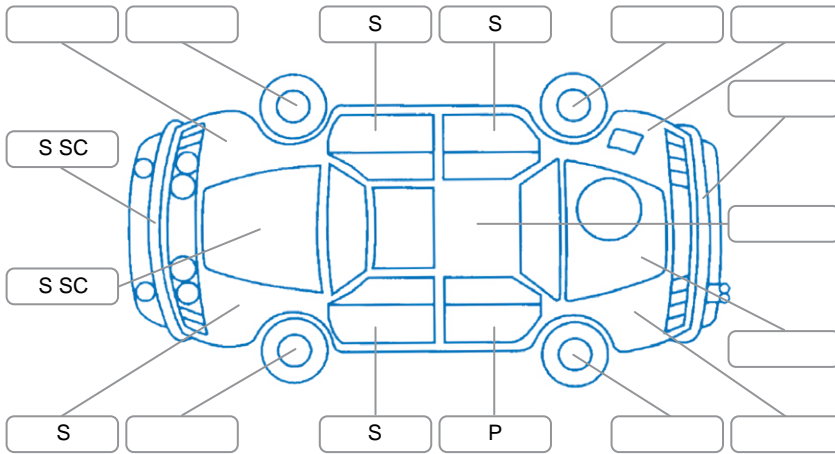

Report ID:	26,136,690	Version:	2
Created:	23 Jun 2026		

Make:	Toyota	Model:	Rav4
Body Style:	SUV	Year:	2021
Rego No.:	NSF55	Rego Expiry:	05 Sep 2026
WoF Expiry:	07 Jul 2027	Odometer:	90,609 Kms
Good No.:	26136690	VIN:	JTMBW3FV90D120013
Next Service:	105,000 Kms	Service History:	Yes

**Key**  
 S = Scratch    R = Rust    C = Crack    \* = Decals    W = Significant scuffs  
 D = Dent    PT = Paint defect    P = Pin dent    SC = Stone Chips

Note: some defects and blemishes may not be displayed in the diagram

### Body Inspection Comments

Stone chip in lower black part of front windscreen

Conditions During Body Inspection

Dry