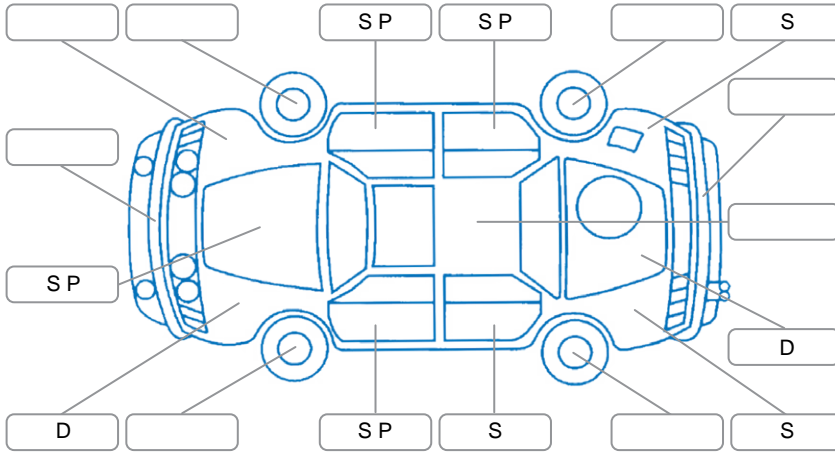

Report ID:	26,136,674	Version:	1
Created:	12 Jun 2026		

Make:	Mercedes-Benz	Model:	Vito
Body Style:	Van	Year:	2017
Rego No.:	KKD934	Rego Expiry:	16 Aug 2026
WoF Expiry:	19 Mar 2027	Odometer:	310,672 Kms
Good No.:	26136674	VIN:	WDF44760123252503
Next Service:	321,000 Kms	Service History:	No

Key

S = Scratch R = Rust C = Crack * = Decals W = Significant scuffs
 D = Dent PT = Paint defect P = Pin dent SC = Stone Chips

Note: some defects and blemishes may not be displayed in the diagram

Body Inspection Comments

Conditions During Body Inspection: Dry

Under Carriage and Under Bonnet Inspection Comments

2WD

Interior Comments

Seats:	Wear on drivers seat
Carpets:	Good
Panels:	Good
Dashboard:	Good

General Comments

Road Conditions During Test Drive	Dry
Engine Timing Mechanism	Timing Chain
Evidence of Cam Belt Replacement	<input type="checkbox"/> Yes <input type="checkbox"/> No Kms
Inspected by:	Hoani Saunders
Published by:	Malcolm Thomas
Inspection Date:	12 Jun 2026