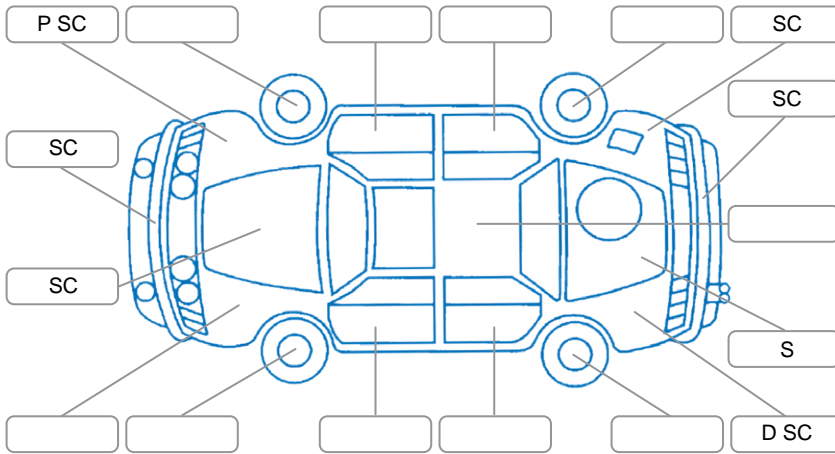

Report ID:	26,136,661	Version:	1
Created:	12 Jun 2026		

Make:	Ford	Model:	Ranger
Body Style:	Utility	Year:	2021
Rego No.:	NKP380	Rego Expiry:	30 Mar 2027
WoF Expiry:	17 Jun 2027	Odometer:	152,114 Kms
Good No.:	26136661	VIN:	MPBUMFF50MX323106
Next Service:	160,000 Kms	Service History:	Yes

**Key**  
 S = Scratch    R = Rust    C = Crack    \* = Decals    W = Significant scuffs  
 D = Dent    PT = Paint defect    P = Pin dent    SC = Stone Chips

Note: some defects and blemishes may not be displayed in the diagram

### Body Inspection Comments

Paint defect in drivers door jamb

Conditions During Body Inspection

Dry