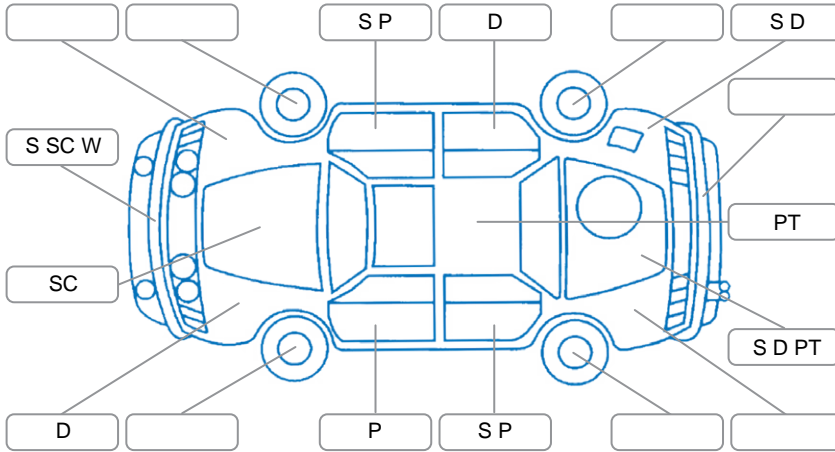

Report ID:	26,136,657	Version:	2
Created:	12 Jun 2026		

Make:	Ford	Model:	Ranger
Body Style:	Utility	Year:	2019
Rego No.:	MDP880	Rego Expiry:	14 May 2027
WoF Expiry:	05 May 2027	Odometer:	127,591 Kms
Good No.:	26136657	VIN:	MPBUMFF50JX196574
Next Service:	139,000 Kms	Service History:	Yes

Key

S = Scratch R = Rust C = Crack * = Decals W = Significant scuffs
 D = Dent PT = Paint defect P = Pin dent SC = Stone Chips

Note: some defects and blemishes may not be displayed in the diagram

Body Inspection Comments

Conditions During Body Inspection	Dry
-----------------------------------	-----

Under Carriage and Under Bonnet Inspection Comments

2WD

Interior Comments

Seats:	Rip on drivers seat
Carpets:	Good
Panels:	Blemish on drivers door card handle
Dashboard:	Good