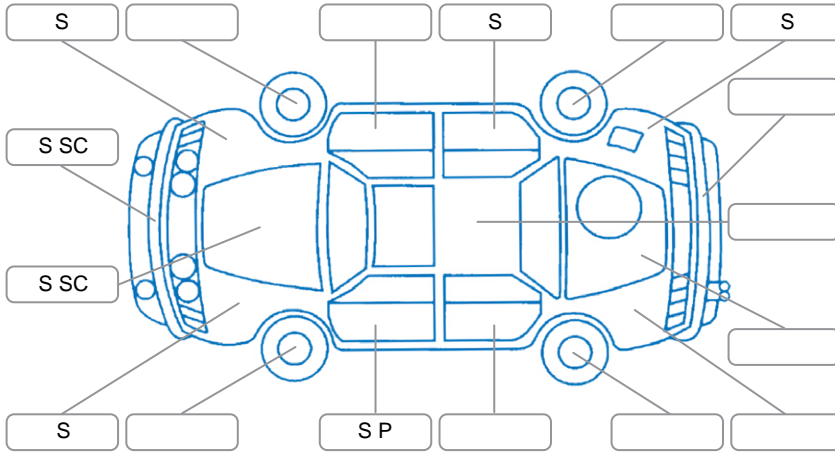

Report ID:	26,136,635	Version:	1
Created:	08 Jun 2026		

Make:	Toyota	Model:	Hilux
Body Style:	Utility	Year:	2021
Rego No.:	NHK895	Rego Expiry:	14 Feb 2027
WoF Expiry:	26 Feb 2027	Odometer:	108,228 Kms
Good No.:	26136635	VIN:	MROJA3DD600347687
Next Service:	111,000 Kms	Service History:	Yes

**Key**

S = Scratch    R = Rust    C = Crack    \* = Decals    W = Significant scuffs  
 D = Dent    PT = Paint defect    P = Pin dent    SC = Stone Chips

Note: some defects and blemishes may not be displayed in the diagram