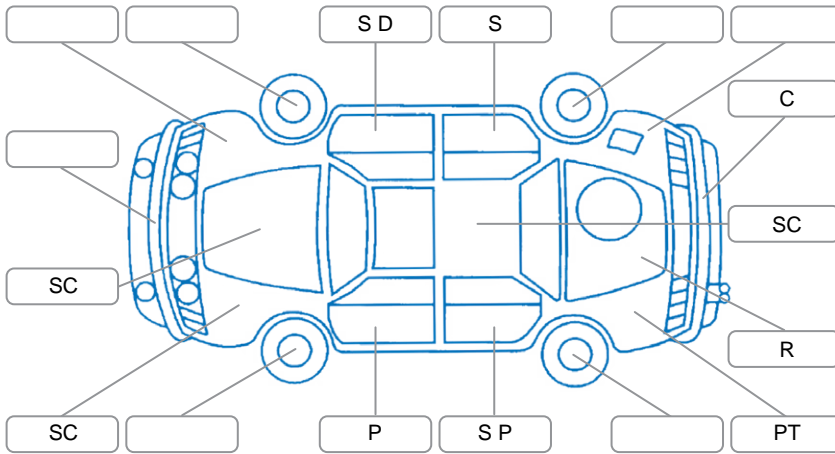

Report ID:	26,136,619	Version:	1
Created:	10 Jun 2026		

Make:	Hyundai	Model:	Iload
Body Style:	Van	Year:	2016
Rego No.:	JUS803	Rego Expiry:	29 May 2027
WoF Expiry:	31 Dec 2026	Odometer:	189,152 Kms
Good No.:	26136619	VIN:	KMFWBX7KLGU816848
Next Service:	193,500 Kms	Service History:	No

Key
 S = Scratch R = Rust C = Crack * = Decals W = Significant scuffs
 D = Dent PT = Paint defect P = Pin dent SC = Stone Chips

Note: some defects and blemishes may not be displayed in the diagram

Body Inspection Comments

Front left exterior windscreen trim missing

Conditions During Body Inspection Wet

Under Carriage and Under Bonnet Inspection Comments

2WD
 Engine oil seep

Interior Comments

Seats:	Large rip on drivers seat
Carpets:	Average
Panels:	Average
Dashboard:	Average