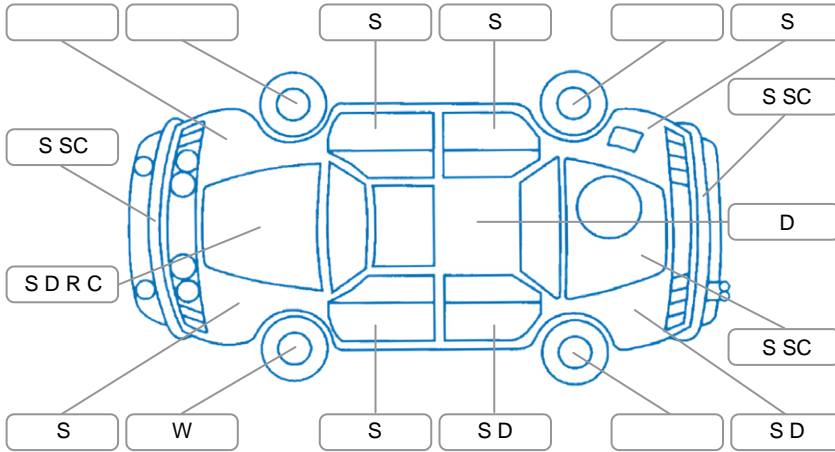

Report ID:	26,136,571	Version:	1
Created:	10 Jun 2026		

Make:	Skoda	Model:	Superb
Body Style:	Wagon	Year:	2021
Rego No.:	NSA59	Rego Expiry:	30 Aug 2026
WoF Expiry:	22 Oct 2026	Odometer:	203,612 Kms
Good No.:	26136571	VIN:	TMBKD9NPXM7052188
Next Service:	0	Service History:	No

**Key**

S = Scratch    R = Rust    C = Crack    \* = Decals    W = Significant scuffs  
 D = Dent    PT = Paint defect    P = Pin dent    SC = Stone Chips

Note: some defects and blemishes may not be displayed in the diagram

**Body Inspection Comments**

Antenna holes in roof  
 Right sill dented

Conditions During Body Inspection    Dry

**Under Carriage and Under Bonnet Inspection Comments**

**Interior Comments**

Seats:	driver's seat worn otherwise average
Carpets:	Drivers foot well worn otherwise average
Panels:	screw holes in centre console some panel missing
Dashboard:	screw holes in dashboard some panels missing