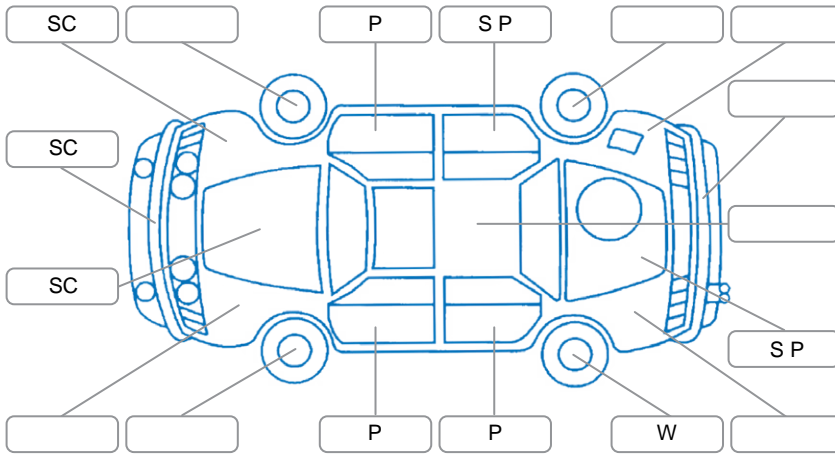

Report ID:	26,133,198	Version:	1
Created:	29 Jun 2026		

Make:	Mitsubishi	Model:	Triton
Body Style:	Utility	Year:	2019
Rego No.:	MAP453	Rego Expiry:	18 Sep 2026
WoF Expiry:	07 May 2027	Odometer:	197,661 Kms
Good No.:	26133198	VIN:	MMAJYKL10JH016428
Next Service:	15/6/27 or 212000km	Service History:	Yes

**Key**

S = Scratch    R = Rust    C = Crack    \* = Decals    W = Significant scuffs  
 D = Dent    PT = Paint defect    P = Pin dent    SC = Stone Chips

Note: some defects and blemishes may not be displayed in the diagram

**Body Inspection Comments**

Stone chips in windscreen.

Conditions During Body Inspection

Dry

**Under Carriage and Under Bonnet Inspection Comments**

**Interior Comments**

Seats:	Good
Carpets:	Good
Panels:	Average
Dashboard:	Good

**General Comments**

Vehicle drove well.

Road Conditions During Test Drive    Dry

Engine Timing Mechanism    Timing Chain

Evidence of Cam Belt Replacement     Yes     No    Kms

Inspected by:    Aaron Johnson