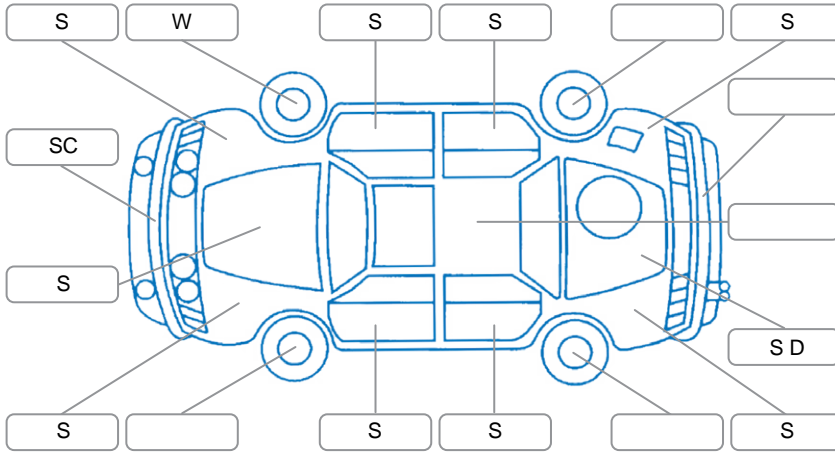

Report ID:	26,133,146	Version:	1
Created:	23 Jun 2026		

Make:	Toyota	Model:	Rav4
Body Style:	SUV	Year:	2022
Rego No.:	PFJ504	Rego Expiry:	18 Jan 2027
WoF Expiry:	19 Apr 2027	Odometer:	91,917 Kms
Good No.:	26133146	VIN:	JTMBW3FV80D138423
Next Service:	26/5/27 or 105000km	Service History:	Yes

Key

S = Scratch R = Rust C = Crack * = Decals W = Significant scuffs
 D = Dent PT = Paint defect P = Pin dent SC = Stone Chips

Note: some defects and blemishes may not be displayed in the diagram

Body Inspection Comments