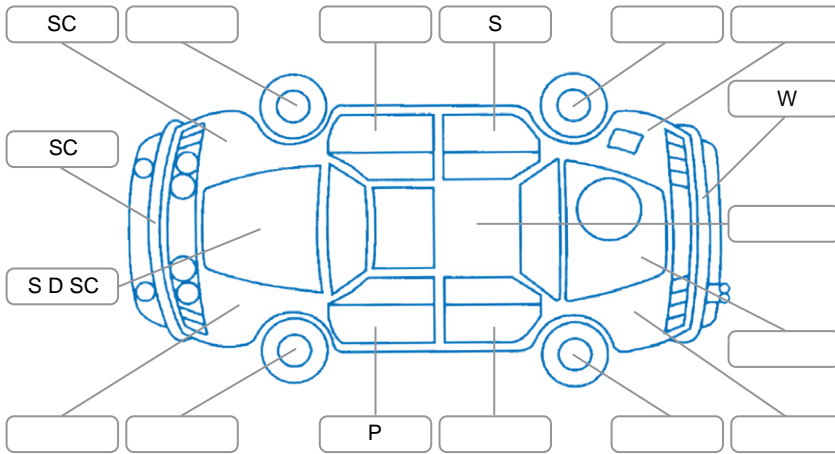

Key

S = Scratch R = Rust C = Crack * = Decals W = Significant scuffs
 D = Dent PT = Paint defect P = Pin dent SC = Stone Chips

Note: some defects and blemishes may not be displayed in the diagram

Body Inspection Comments

Stone chips in windscreen.

Conditions During Body Inspection

Dry

Under Carriage and Under Bonnet Inspection Comments

Interior Comments

Seats:	Good
Carpets:	Good
Panels:	Good
Dashboard:	Good

General Comments