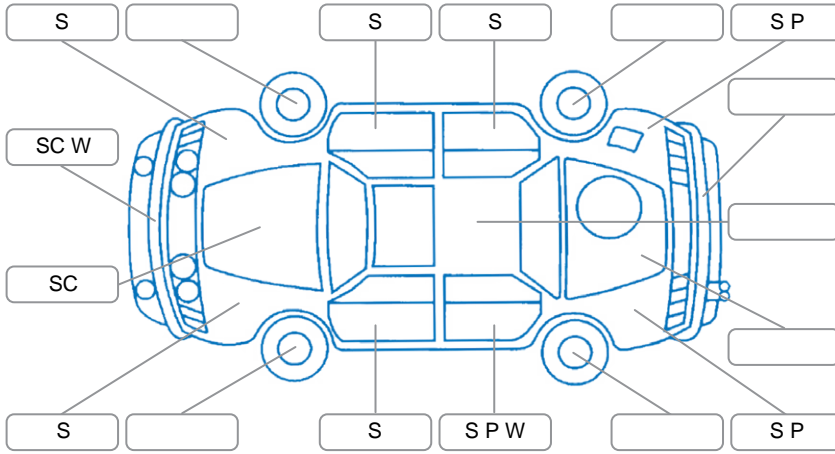

Key
 S = Scratch R = Rust C = Crack * = Decals W = Significant scuffs
 D = Dent PT = Paint defect P = Pin dent SC = Stone Chips

Note: some defects and blemishes may not be displayed in the diagram

Body Inspection Comments

Stone chips in windscreen.

Conditions During Body Inspection Dry

Under Carriage and Under Bonnet Inspection Comments

Interior Comments

Seats:	Good
Carpets:	Good
Panels:	Good
Dashboard:	Good

General Comments