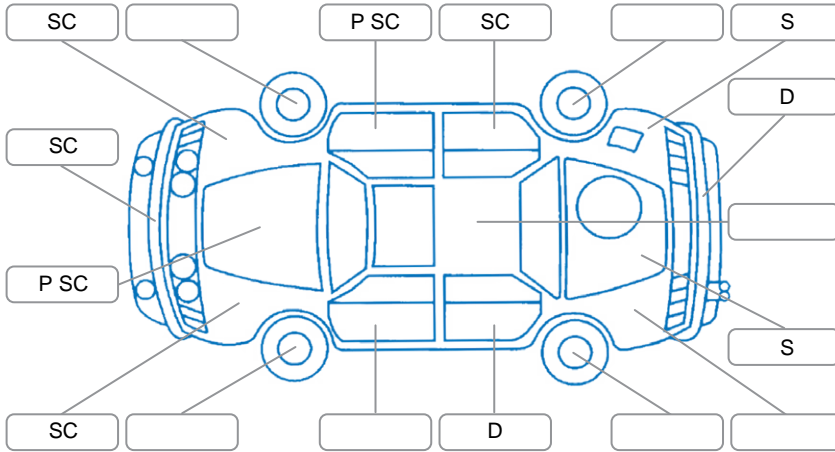

Report ID:	26,133,105	Version:	1
Created:	24 Jun 2026		

Make:	Ford	Model:	Ranger
Body Style:	Utility	Year:	2021
Rego No.:	NKJ3	Rego Expiry:	29 Sep 2026
WoF Expiry:	31 Mar 2027	Odometer:	206,985 Kms
Good No.:	26133105	VIN:	MNAUMFF50MW136516
Next Service:	17/3/27 or 212000km	Service History:	Yes

Key

S = Scratch R = Rust C = Crack * = Decals W = Significant scuffs
 D = Dent PT = Paint defect P = Pin dent SC = Stone Chips

Note: some defects and blemishes may not be displayed in the diagram

Body Inspection Comments