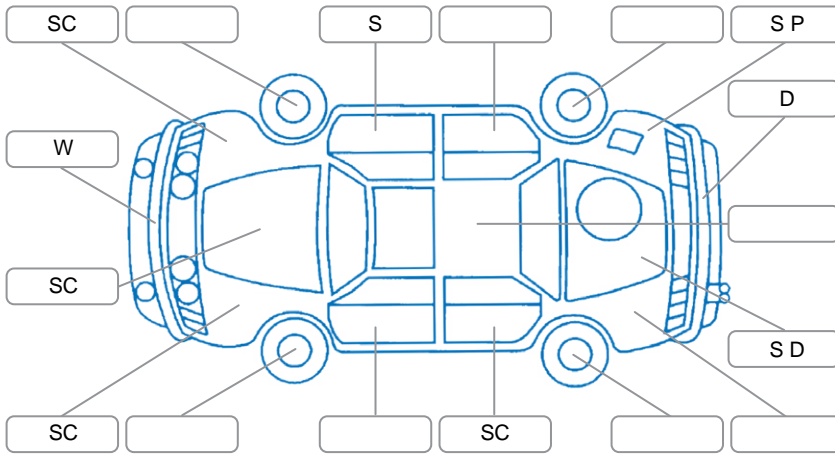

Report ID:	26,133,095	Version:	1
Created:	19 Jun 2026		

Make:	Ford	Model:	Ranger
Body Style:	Utility	Year:	2022
Rego No.:	PEN794	Rego Expiry:	29 Sep 2026
WoF Expiry:	08 May 2027	Odometer:	136,509 Kms
Good No.:	26133095	VIN:	MPBUMFF60NX387097
Next Service:	22/4/27 or 146579km	Service History:	Yes

Key
 S = Scratch R = Rust C = Crack * = Decals W = Significant scuffs
 D = Dent PT = Paint defect P = Pin dent SC = Stone Chips

Note: some defects and blemishes may not be displayed in the diagram

Body Inspection Comments

Stone chips in windscreen.

Conditions During Body Inspection Dry

Under Carriage and Under Bonnet Inspection Comments

Interior Comments

Seats:	minor wear in Bottom side if drivers seat.
Carpets:	Good
Panels:	Good
Dashboard:	Good