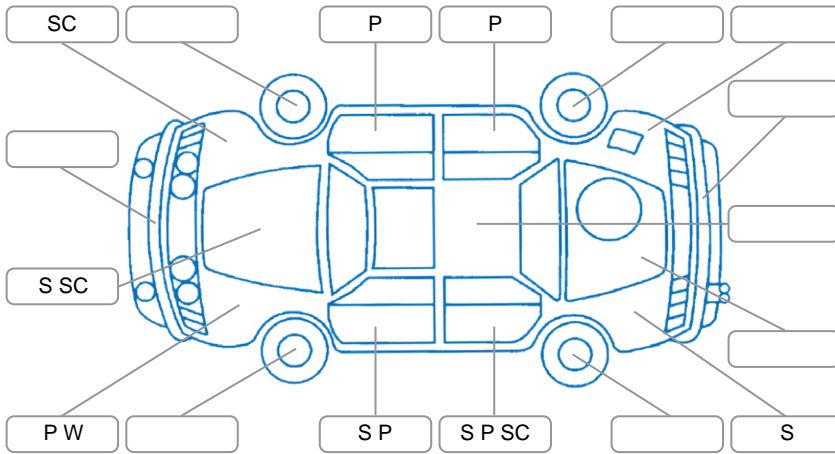

Report ID:	26,133,076	Version:	3
Created:	02 Jul 2026		

Make:	Mercedes-Benz	Model:	Vito
Body Style:	Van	Year:	2017
Rego No.:	KME732	Rego Expiry:	28 Sep 2026
WoF Expiry:	25 Feb 2027	Odometer:	239,954 Kms
Good No.:	26133076	VIN:	WDF44760123255999
Next Service:	12/3/25 or 245746Km	Service History:	No

Key
 S = Scratch R = Rust C = Crack * = Decals W = Significant scuffs
 D = Dent PT = Paint defect P = Pin dent SC = Stone Chips

Note: some defects and blemishes may not be displayed in the diagram

Body Inspection Comments

Stone chips in windscreen.

Conditions During Body Inspection Dry

Under Carriage and Under Bonnet Inspection Comments

Interior Comments

Seats:	wear and tear on drivers seat.
Carpets:	Good
Panels:	Good
Dashboard:	Good