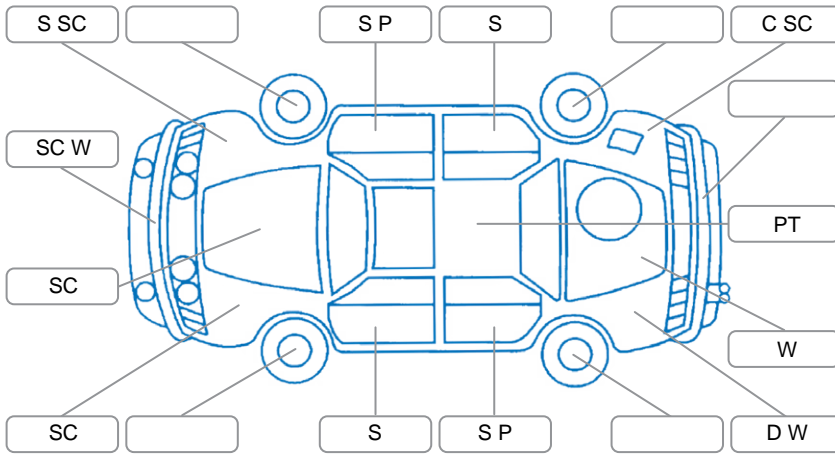

Report ID:	26,133,048	Version:	2
Created:	15 Jun 2026		

Make:	Mazda	Model:	Bt-50
Body Style:	Utility	Year:	2018
Rego No.:	LUM943	Rego Expiry:	03 Dec 2026
WoF Expiry:	11 Jun 2027	Odometer:	257,257 Kms
Good No.:	26133048	VIN:	MMOUR0YG100901546
Next Service:	19/3/27 or 258345km	Service History:	Yes

Key

S = Scratch R = Rust C = Crack * = Decals W = Significant scuffs
 D = Dent PT = Paint defect P = Pin dent SC = Stone Chips

Note: some defects and blemishes may not be displayed in the diagram

Body Inspection Comments

Conditions During Body Inspection: Dry

Under Carriage and Under Bonnet Inspection Comments

Interior Comments

Seats:	Average
Carpets:	Good
Panels:	Average
Dashboard:	Good

General Comments

Vehicle drove well.
 1 key fob not working.