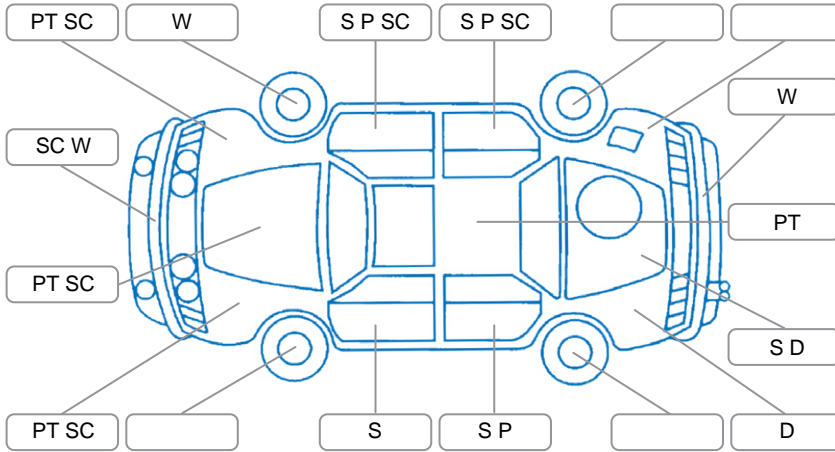

Report ID:	26,132,968	Version:	2
Created:	08 Jun 2026		

Make:	Hyundai	Model:	Santa FE
Body Style:	SUV	Year:	2015
Rego No.:	JCW620	Rego Expiry:	01 Jul 2026
WoF Expiry:	21 Mar 2027	Odometer:	366,205 Kms
Good No.:	26132968	VIN:	KMHST81XSFU495019
Next Service:	8/6/27 or 376000kms	Service History:	No

Key

S = Scratch R = Rust C = Crack * = Decals W = Significant scuffs
 D = Dent PT = Paint defect P = Pin dent SC = Stone Chips

Note: some defects and blemishes may not be displayed in the diagram

Body Inspection Comments

Stone chips in windscreen.

Conditions During Body Inspection

Dry

Under Carriage and Under Bonnet Inspection Comments

Interior Comments

Seats:	Average
Carpets:	Average
Panels:	Good
Dashboard:	Good

General Comments

Vehicle drove well.

Road Conditions During Test Drive

Dry

Engine Timing Mechanism

Timing Chain

Evidence of Cam Belt Replacement

Yes No

Kms