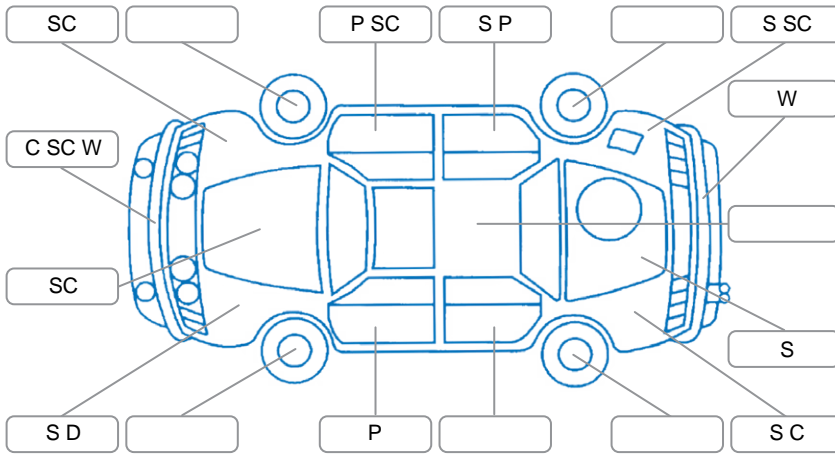

Report ID:	26,132,906	Version:	1
Created:	28 May 2026		

Make:	Mazda	Model:	Bt-50
Body Style:	Utility	Year:	2018
Rego No.:	LUM938	Rego Expiry:	29 Nov 2026
WoF Expiry:	16 Feb 2027	Odometer:	294,959 Kms
Good No.:	26132906	VIN:	MMOUR0YG100843943
Next Service:	4/12/26 or 299800km	Service History:	No

Key

S = Scratch R = Rust C = Crack * = Decals W = Significant scuffs
 D = Dent PT = Paint defect P = Pin dent SC = Stone Chips

Note: some defects and blemishes may not be displayed in the diagram

Body Inspection Comments

Stone chips in windscreen.

Conditions During Body Inspection

Dry

Under Carriage and Under Bonnet Inspection Comments

Interior Comments

Seats:	Average
Carpets:	Average
Panels:	Average
Dashboard:	Good

General Comments

Vehicle drove well.

Road Conditions During Test Drive

Dry

Engine Timing Mechanism

Timing Chain

Evidence of Cam Belt Replacement

Yes No

Kms