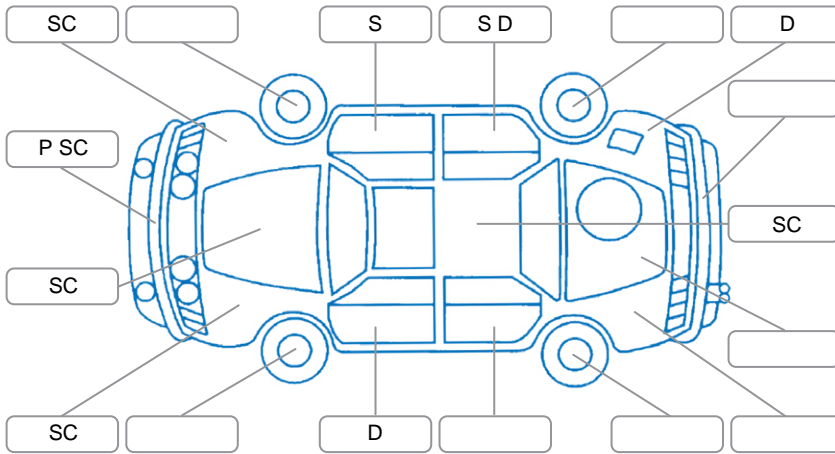

Report ID:	26,132,883	Version:	2
Created:	17 Jun 2026		

Make:	Toyota	Model:	Hiace
Body Style:	Van	Year:	2021
Rego No.:	NLP304	Rego Expiry:	22 Jul 2026
WoF Expiry:	17 Jun 2027	Odometer:	155,366 Kms
Good No.:	26132883	VIN:	JTFTA3AP408016931
Next Service:	4/11/26 or 159000km	Service History:	Yes

Key
 S = Scratch R = Rust C = Crack * = Decals W = Significant scuffs
 D = Dent PT = Paint defect P = Pin dent SC = Stone Chips

Note: some defects and blemishes may not be displayed in the diagram

Body Inspection Comments

Conditions During Body Inspection: Dry

Under Carriage and Under Bonnet Inspection Comments

Interior Comments

Seats:	Good
Carpets:	Good
Panels:	Good
Dashboard:	Good

General Comments

Vehicle drove well.

Road Conditions During Test Drive	Dry
Engine Timing Mechanism	Timing Chain
Evidence of Cam Belt Replacement	<input type="checkbox"/> Yes <input type="checkbox"/> No Kms
Inspected by:	Jayden Roxburgh
Published by:	Jayden Roxburgh
Inspection Date:	17 Jun 2026