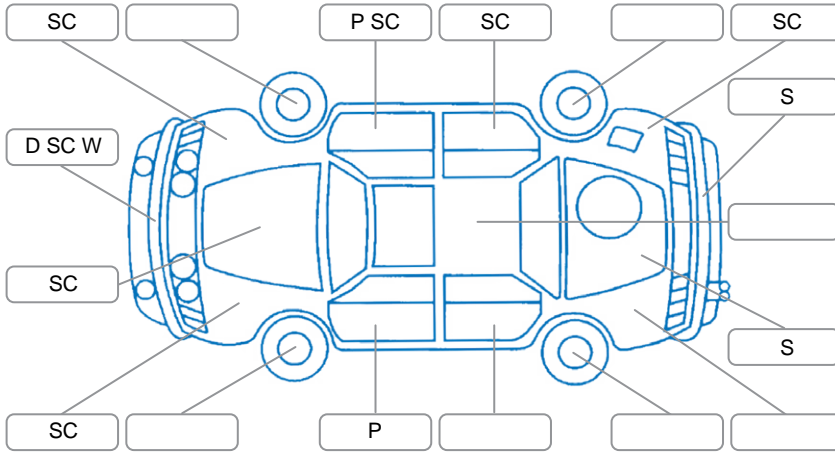

Report ID:	26,132,877	Version:	2
Created:	08 Jun 2026		

Make:	Toyota	Model:	Hilux
Body Style:	Utility	Year:	2021
Rego No.:	NMF965	Rego Expiry:	09 Aug 2026
WoF Expiry:	25 Apr 2027	Odometer:	175,987 Kms
Good No.:	26132877	VIN:	MR0KA3CD701256489
Next Service:	27/2/27 or 180000km	Service History:	No

**Key**

S = Scratch    R = Rust    C = Crack    \* = Decals    W = Significant scuffs  
 D = Dent    PT = Paint defect    P = Pin dent    SC = Stone Chips

Note: some defects and blemishes may not be displayed in the diagram

**General Comments**

Vehicle drove well.

Road Conditions During Test Drive

Dry

Engine Timing Mechanism

Timing Chain

Evidence of Cam Belt Replacement

Yes     No