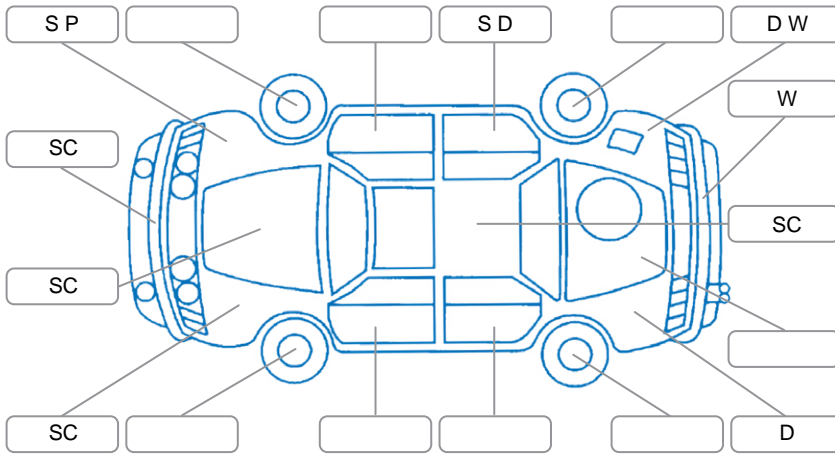

Report ID:	26,132,865	Version:	1
Created:	22 May 2026		

Make:	Suzuki	Model:	Swift
Body Style:	Hatchback	Year:	2020
Rego No.:	NDK795	Rego Expiry:	09 Aug 2026
WoF Expiry:	01 Nov 2026	Odometer:	106,608 Kms
Good No.:	26132865	VIN:	JSAAZC83S00400134
Next Service:	12/9/26 or 112000km	Service History:	Yes

Key

S = Scratch R = Rust C = Crack * = Decals W = Significant scuffs
 D = Dent PT = Paint defect P = Pin dent SC = Stone Chips

Note: some defects and blemishes may not be displayed in the diagram

Body Inspection Comments

Conditions During Body Inspection: Dry

Under Carriage and Under Bonnet Inspection Comments

Interior Comments

Seats:	Good
Carpets:	Good
Panels:	Good
Dashboard:	Good

General Comments

Vehicle drove well.

Road Conditions During Test Drive	Dry	
Engine Timing Mechanism	Timing Chain	
Evidence of Cam Belt Replacement	<input type="checkbox"/> Yes <input type="checkbox"/> No	Kms
Inspected by:	Aaron Johnson	
Published by:	Aaron Johnson	
Inspection Date:	22 May 2026	