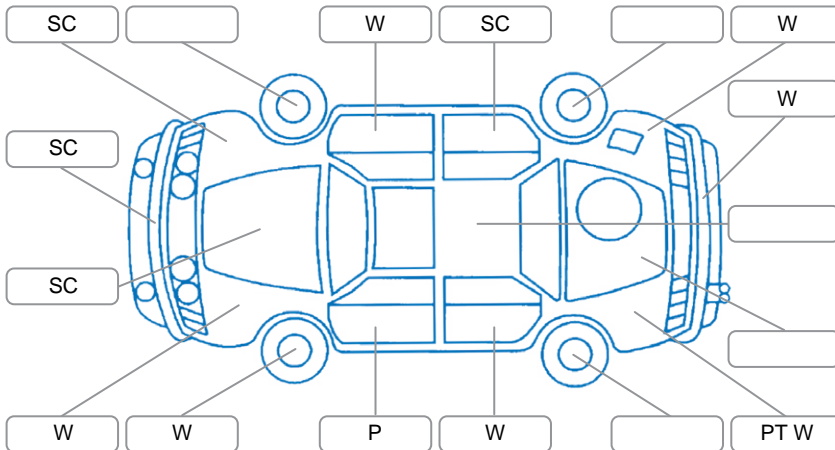

Make:	KIA	Model:	Sportage
Body Style:	SUV	Year:	2005
Rego No.:	CRS846	Rego Expiry:	04 Sep 2026
WoF Expiry:	22 Aug 2026	Odometer:	242,693 Kms
Good No.:	26132854	VIN:	KNEJE55185K074682
Next Service:	7/5/27 or 252000km	Service History:	No

Key
 S = Scratch R = Rust C = Crack * = Decals W = Significant scuffs
 D = Dent PT = Paint defect P = Pin dent SC = Stone Chips

Note: some defects and blemishes may not be displayed in the diagram

Body Inspection Comments

Stone chips in windscreen.

Conditions During Body Inspection	Dry
-----------------------------------	-----

Under Carriage and Under Bonnet Inspection Comments

Interior Comments

Seats:	wear and tear on drivers seat.
Carpets:	Average
Panels:	average, centre console box lid missing.
Dashboard:	Good