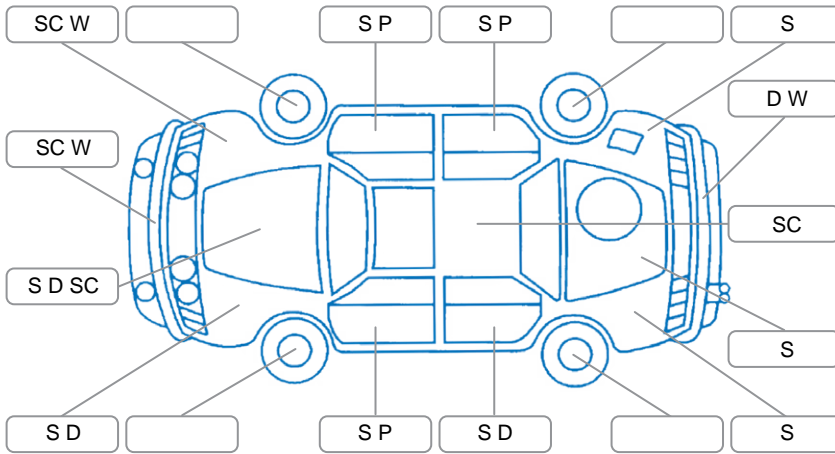

Report ID:	26,132,820	Version:	1
Created:	22 May 2026		

Make:	Holden	Model:	Colorado
Body Style:	Utility	Year:	2019
Rego No.:	MKK964	Rego Expiry:	23 Sep 2026
WoF Expiry:	27 Sep 2026	Odometer:	231,113 Kms
Good No.:	26132820	VIN:	MMU148DK0KH662071
Next Service:	1/7/25 or 225000km	Service History:	No

Key
 S = Scratch R = Rust C = Crack * = Decals W = Significant scuffs
 D = Dent PT = Paint defect P = Pin dent SC = Stone Chips

Note: some defects and blemishes may not be displayed in the diagram

Body Inspection Comments

Holes in front bumper.

Conditions During Body Inspection

Dry

Under Carriage and Under Bonnet Inspection Comments

Corrosion underneath vehicle.

Interior Comments

Seats:	Average
Carpets:	Good
Panels:	Average
Dashboard:	missing middle panel of dashboard.