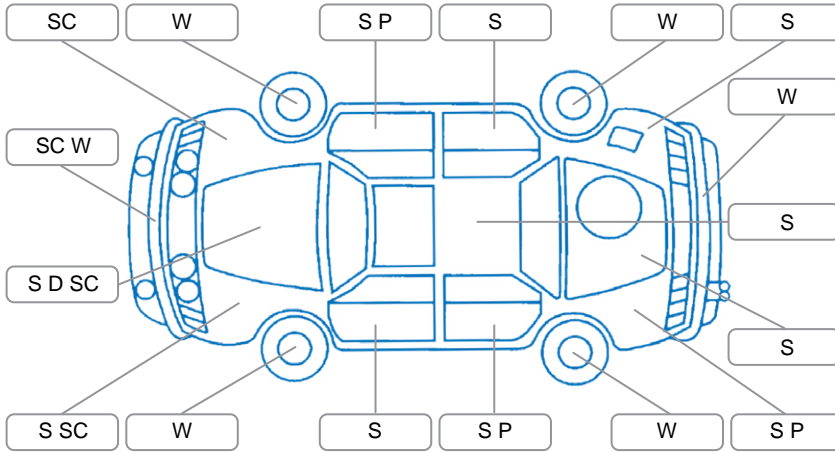

Report ID:	26,132,812	Version:	1
Created:	22 May 2026		

Make:	Skoda	Model:	Superb
Body Style:	Wagon	Year:	2021
Rego No.:	NPT231	Rego Expiry:	05 Jul 2026
WoF Expiry:	11 Jul 2026	Odometer:	311,533 Kms
Good No.:	26132812	VIN:	TMBME9NP2M7050389
Next Service:	30/12/26 or 317800km	Service History:	No

**Key**

S = Scratch    R = Rust    C = Crack    \* = Decals    W = Significant scuffs  
 D = Dent    PT = Paint defect    P = Pin dent    SC = Stone Chips

Note: some defects and blemishes may not be displayed in the diagram

**Body Inspection Comments**

Holes in rear bumper.  
 Stone chips in windscreen.

Conditions During Body Inspection    Dry

**Under Carriage and Under Bonnet Inspection Comments**

**Interior Comments**

Seats:	Average
Carpets:	Average
Panels:	Average
Dashboard:	holes in dashboard.