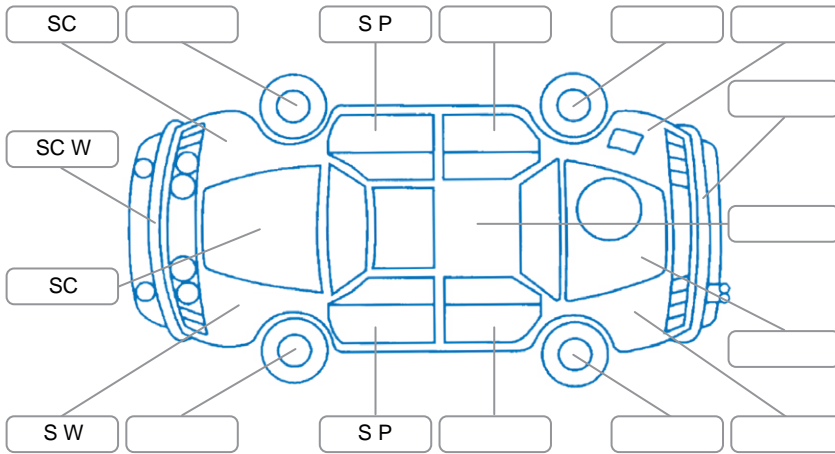

Report ID:	26,132,798	Version:	3
Created:	18 May 2026		

Make:	Mitsubishi	Model:	Triton
Body Style:	Utility	Year:	2021
Rego No.:	NHG196	Rego Expiry:	18 Feb 2027
WoF Expiry:	19 Mar 2027	Odometer:	232,758 Kms
Good No.:	26132798	VIN:	MMAYLKL10MH008508
Next Service:	14/4/27 or 245000km	Service History:	Yes

**Key**

S = Scratch    R = Rust    C = Crack    \* = Decals    W = Significant scuffs  
 D = Dent    PT = Paint defect    P = Pin dent    SC = Stone Chips

Note: some defects and blemishes may not be displayed in the diagram

**Body Inspection Comments**

Stone chips in windscreen.  
 Front left bumper popped out/loose.

Conditions During Body Inspection    Dry

**Under Carriage and Under Bonnet Inspection Comments**

Inner wear on both front tyres.