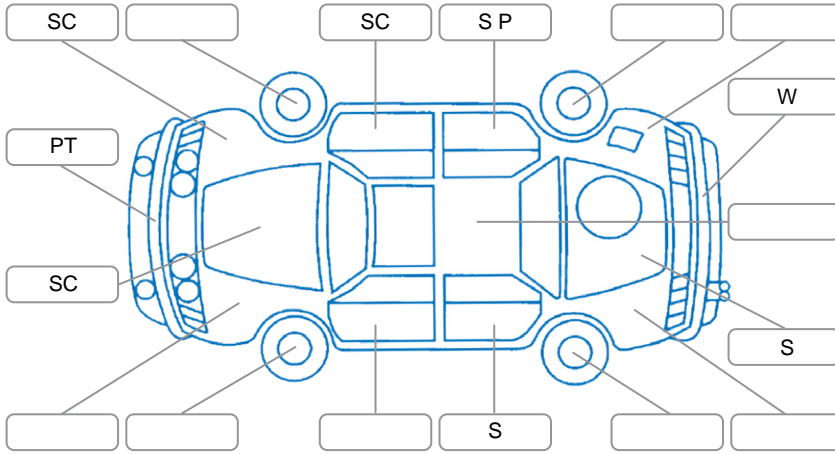

Report ID:	26,132,733	Version:	2
Created:	07 May 2026		

Make:	KIA	Model:	Sorento
Body Style:	SUV	Year:	2023
Rego No.:	PWT432	Rego Expiry:	26 Oct 2026
WoF Expiry:	08 May 2026	Odometer:	165,324 Kms
Good No.:	26132733	VIN:	KNARM81HSP5179819
Next Service:	6/3/27 or 170000km	Service History:	Yes

Key
 S = Scratch R = Rust C = Crack * = Decals W = Significant scuffs
 D = Dent PT = Paint defect P = Pin dent SC = Stone Chips

Note: some defects and blemishes may not be displayed in the diagram

Body Inspection Comments

Stone chips in windscreen.

Conditions During Body Inspection Dry

Under Carriage and Under Bonnet Inspection Comments

Interior Comments

Seats:	Good
Carpets:	Good
Panels:	Good
Dashboard:	Good

General Comments

Vehicle drove well.
 1 trickle charging cord.
 TPS light on.

Road Conditions During Test Drive	Dry		
Engine Timing Mechanism	Timing Chain		
Evidence of Cam Belt Replacement	<input type="checkbox"/> Yes	<input type="checkbox"/> No	Kms
Inspected by:	Aaron Johnson		
Published by:	Aaron Johnson		
Inspection Date:	07 May 2026		