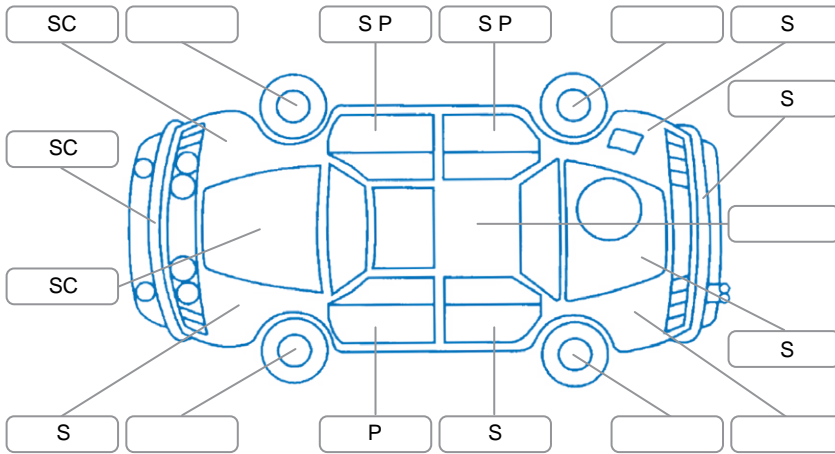

Report ID:	26,132,722	Version:	3
Created:	09 Jun 2026		

Make:	KIA	Model:	Sorento
Body Style:	SUV	Year:	2023
Rego No.:	PWT433	Rego Expiry:	26 Oct 2026
WoF Expiry:	08 Jun 2027	Odometer:	165,776 Kms
Good No.:	26132722	VIN:	KNARM81HSP5179814
Next Service:	2/4/27 or 170000km	Service History:	Yes

Key

S = Scratch R = Rust C = Crack * = Decals W = Significant scuffs
 D = Dent PT = Paint defect P = Pin dent SC = Stone Chips

Note: some defects and blemishes may not be displayed in the diagram

Body Inspection Comments

Stone chips in windscreen.

Conditions During Body Inspection

Dry

Under Carriage and Under Bonnet Inspection Comments

Interior Comments

Seats:	Good
Carpets:	Good
Panels:	Good
Dashboard:	Good

General Comments

Vehicle drove well.
 1 trickle charging cord.

Road Conditions During Test Drive

Dry

Engine Timing Mechanism

Timing Chain

Evidence of Cam Belt Replacement

Yes No

Kms