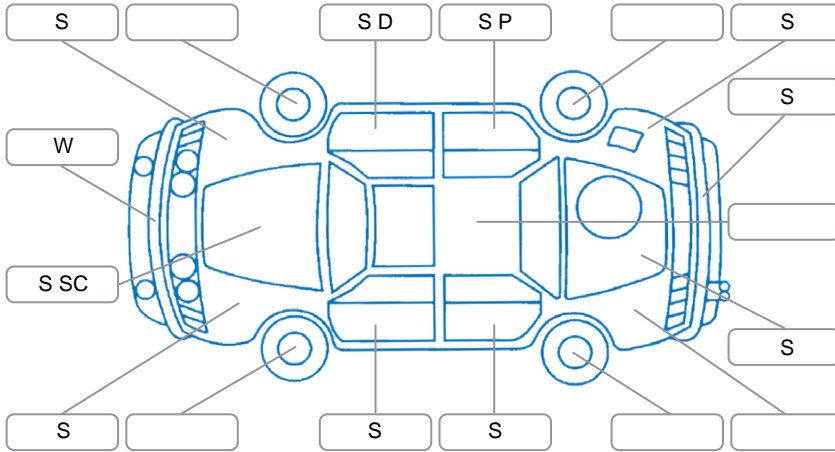

Report ID:	26,132,714	Version:	2
Created:	25 May 2026		

Make:	KIA	Model:	Sorento
Body Style:	SUV	Year:	2023
Rego No.:	PWT431	Rego Expiry:	26 Oct 2026
WoF Expiry:		Odometer:	168,725 Kms
Good No.:	26132714	VIN:	KNARM81HSP5180598
Next Service:	10/2/27 or 171228km	Service History:	Yes

Key

S = Scratch R = Rust C = Crack * = Decals W = Significant scuffs
 D = Dent PT = Paint defect P = Pin dent SC = Stone Chips

Note: some defects and blemishes may not be displayed in the diagram

Body Inspection Comments

Stone chips in windscreen.
 Vehicle has COF.

Conditions During Body Inspection Dry

Under Carriage and Under Bonnet Inspection Comments

Interior Comments

Seats:	Good
Carpets:	Good
Panels:	good besides panels in boot scratched.
Dashboard:	Good

General Comments

Vehicle drove well.
 1 trickle charging cord.

Road Conditions During Test Drive Dry

Engine Timing Mechanism Timing Chain

Evidence of Cam Belt Replacement Yes No Kms

Inspected by: Aaron Johnson