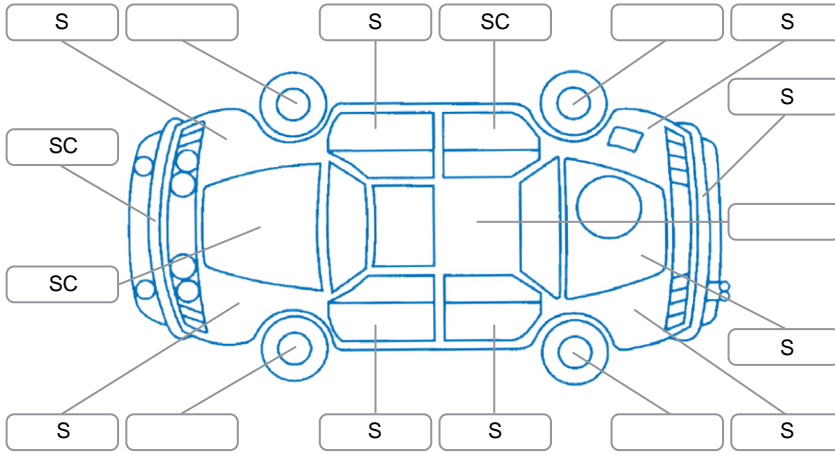

Report ID:	26,132,638	Version:	2
Created:	11 May 2026		

Make:	KIA	Model:	Sorento
Body Style:	SUV	Year:	2023
Rego No.:	PWT429	Rego Expiry:	26 Oct 2026
WoF Expiry:	05 May 2026	Odometer:	161,852 Kms
Good No.:	26132638	VIN:	KNARM81HSP5180595
Next Service:	25/3/27 or 169000km	Service History:	Yes

Key

S = Scratch R = Rust C = Crack * = Decals W = Significant scuffs
 D = Dent PT = Paint defect P = Pin dent SC = Stone Chips

Note: some defects and blemishes may not be displayed in the diagram

Body Inspection Comments

Stone chips in windscreen.

Conditions During Body Inspection

Dry

Under Carriage and Under Bonnet Inspection Comments

Interior Comments

Seats:	Good
Carpets:	Good
Panels:	Good
Dashboard:	Good

General Comments

Vehicle drove well.
 1 trickle charging cord.

Road Conditions During Test Drive Dry

Engine Timing Mechanism Timing Chain

Evidence of Cam Belt Replacement Yes No Kms

Inspected by: Aaron Johnson

Published by: Aaron Johnson