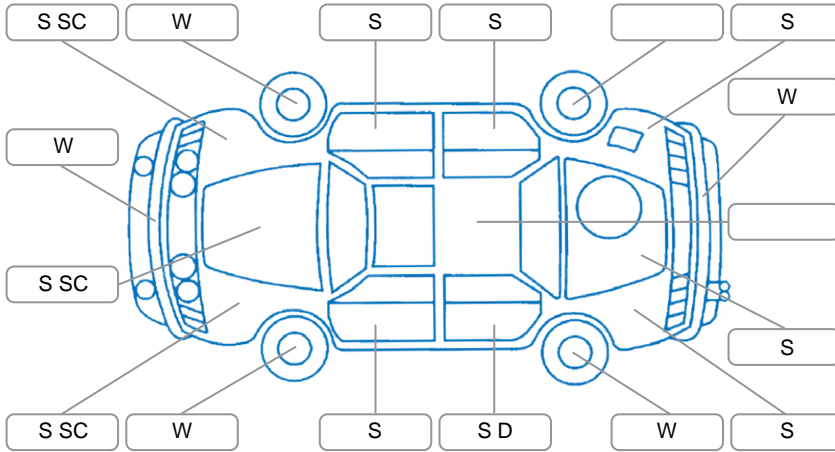

Report ID:	26,132,629	Version:	1
Created:	30 Apr 2026		

Make:	Skoda	Model:	Octavia
Body Style:	Wagon	Year:	2020
Rego No.:	MTZ691	Rego Expiry:	19 Sep 2026
WoF Expiry:	23 Mar 2027	Odometer:	169,178 Kms
Good No.:	26132629	VIN:	TMBKD7NE8L0116237
Next Service:	21/1/27 or 176307km	Service History:	No

Key

S = Scratch R = Rust C = Crack * = Decals W = Significant scuffs
 D = Dent PT = Paint defect P = Pin dent SC = Stone Chips

Note: some defects and blemishes may not be displayed in the diagram

Body Inspection Comments

Big stone chip on drivers side of windscreen.

Conditions During Body Inspection

Dry

Under Carriage and Under Bonnet Inspection Comments

Interior Comments

Seats:	Good
Carpets:	Good
Panels:	Good
Dashboard:	Good