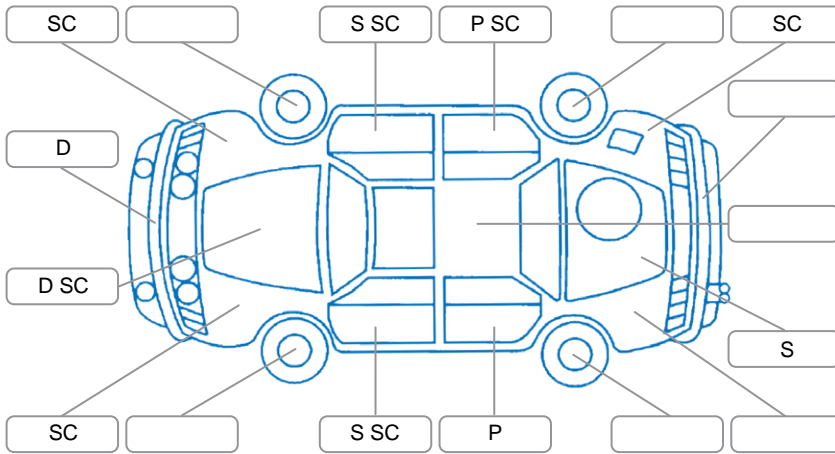

Report ID:	26,132,588	Version:	1
Created:	28 Apr 2026		

Make:	Toyota	Model:	Hiace
Body Style:	Van	Year:	2014
Rego No.:	HLD177	Rego Expiry:	27 Aug 2026
WoF Expiry:	23 Apr 2027	Odometer:	432,369 Kms
Good No.:	26132588	VIN:	JTFHT02P600135043
Next Service:	27/2/27 or 440000km	Service History:	No

Key
 S = Scratch R = Rust C = Crack * = Decals W = Significant scuffs
 D = Dent PT = Paint defect P = Pin dent SC = Stone Chips

Note: some defects and blemishes may not be displayed in the diagram

Body Inspection Comments

Stone chips in windscreen.

Conditions During Body Inspection: Dry

Under Carriage and Under Bonnet Inspection Comments

Interior Comments

Seats:	Poor
Carpets:	Average
Panels:	Average
Dashboard:	Good

General Comments

Vehicle drove well.

Road Conditions During Test Drive	Dry
Engine Timing Mechanism	Cambelt
Evidence of Cam Belt Replacement	<input checked="" type="checkbox"/> Yes <input type="checkbox"/> No 314,247 Kms
Inspected by:	Aaron Johnson
Published by:	Aaron Johnson
Inspection Date:	28 Apr 2026