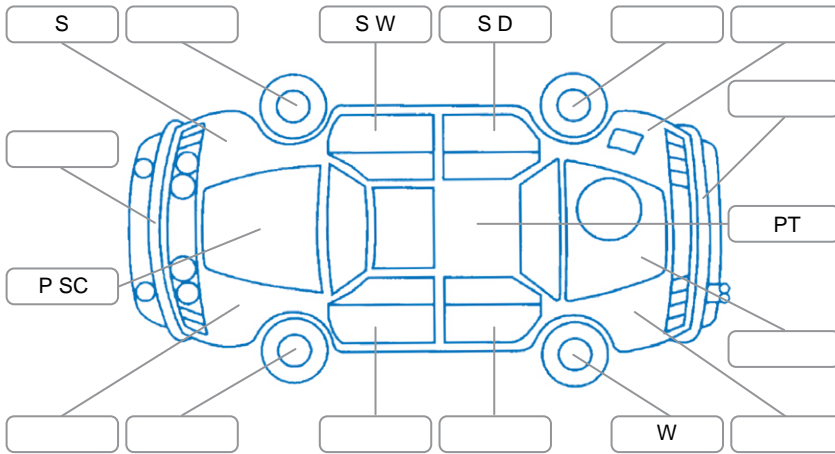

Report ID:	26,132,574	Version:	2
Created:	25 May 2026		

Make:	Mitsubishi	Model:	Eclipse Cross
Body Style:	SUV	Year:	2022
Rego No.:	NUM268	Rego Expiry:	16 Feb 2027
WoF Expiry:	17 Feb 2027	Odometer:	100,350 Kms
Good No.:	26132574	VIN:	JMFXDGL3WNZ001549
Next Service:	19/05/2027 or 115,400km	Service History:	No

**Key**

S = Scratch    R = Rust    C = Crack    \* = Decals    W = Significant scuffs  
 D = Dent    PT = Paint defect    P = Pin dent    SC = Stone Chips

Note: some defects and blemishes may not be displayed in the diagram