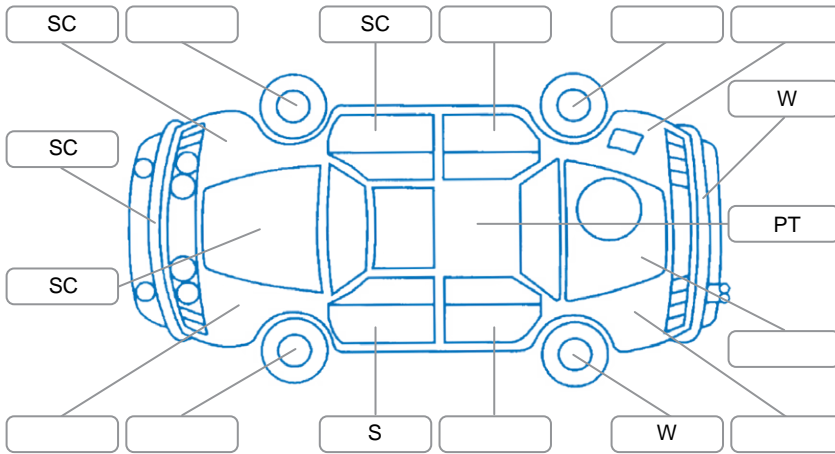

Report ID:	26,132,561	Version:	2
Created:	04 May 2026		

Make:	Mitsubishi	Model:	Eclipse Cross
Body Style:	SUV	Year:	2022
Rego No.:	NUM269	Rego Expiry:	16 Feb 2027
WoF Expiry:	17 Feb 2027	Odometer:	62,961 Kms
Good No.:	26132561	VIN:	JMFXDGL3WNZ001590
Next Service:	11/2/27 or 75000km	Service History:	No

Key
 S = Scratch R = Rust C = Crack * = Decals W = Significant scuffs
 D = Dent PT = Paint defect P = Pin dent SC = Stone Chips

Note: some defects and blemishes may not be displayed in the diagram

Body Inspection Comments

Stone chips in windscreen.

Conditions During Body Inspection Dry

Under Carriage and Under Bonnet Inspection Comments

Interior Comments

Seats:	Good
Carpets:	Good
Panels:	Good
Dashboard:	Good

General Comments