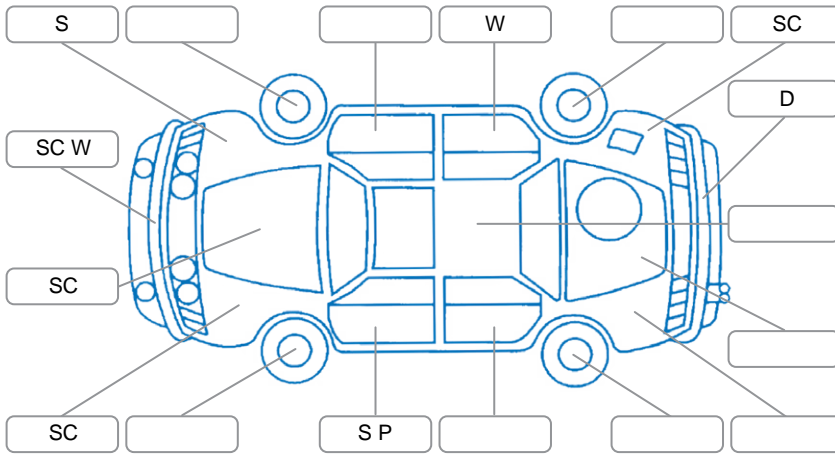

Report ID:	26,132,557	Version:	1
Created:	29 Apr 2026		

Make:	Ford	Model:	Ranger
Body Style:	Utility	Year:	2021
Rego No.:	NGP823	Rego Expiry:	27 Jul 2026
WoF Expiry:	20 Feb 2027	Odometer:	154,493 Kms
Good No.:	26132557	VIN:	MPBUMFF50LX302538
Next Service:	9/6/26 or 155400km	Service History:	No

Key
 S = Scratch R = Rust C = Crack * = Decals W = Significant scuffs
 D = Dent PT = Paint defect P = Pin dent SC = Stone Chips

Note: some defects and blemishes may not be displayed in the diagram

Body Inspection Comments

Stone chips in windscreen.

Conditions During Body Inspection

Dry

Under Carriage and Under Bonnet Inspection Comments

Minor surface corrosion underneath.

Interior Comments

Seats:	Average
Carpets:	Good
Panels:	Good
Dashboard:	Good