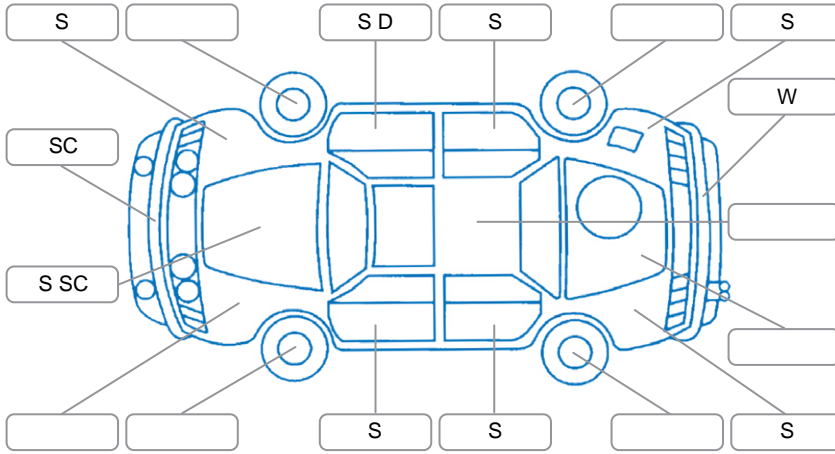

Report ID:	26,132,519	Version:	2
Created:	26 Jun 2026		

Make:	Mitsubishi	Model:	ASX
Body Style:	SUV	Year:	2020
Rego No.:	MPY377	Rego Expiry:	27 Jul 2026
WoF Expiry:	28 Feb 2027	Odometer:	200,709 Kms
Good No.:	26132519	VIN:	JMFXLGA8WKU000535
Next Service:	26/6/27 or 210700kms	Service History:	Yes

**Key**

S = Scratch    R = Rust    C = Crack    \* = Decals    W = Significant scuffs  
 D = Dent    PT = Paint defect    P = Pin dent    SC = Stone Chips

Note: some defects and blemishes may not be displayed in the diagram