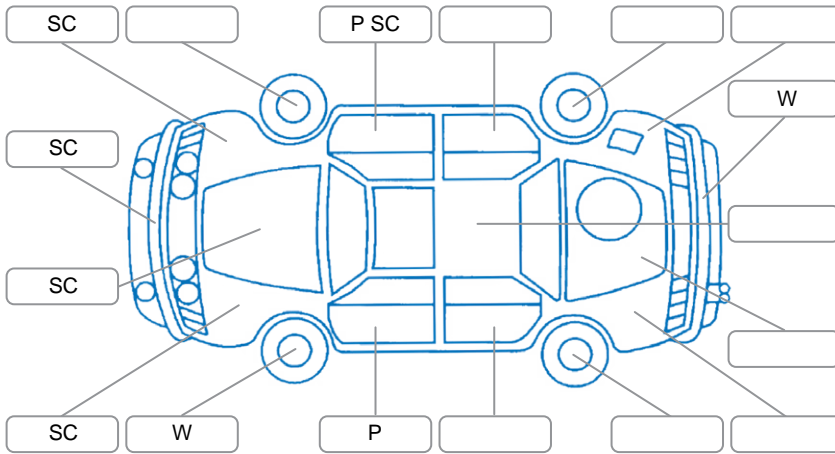

Report ID:	26,132,459	Version:	1
Created:	20 Apr 2026		

Make:	Mitsubishi	Model:	Eclipse Cross
Body Style:	SUV	Year:	2022
Rego No.:	NUM270	Rego Expiry:	16 Feb 2027
WoF Expiry:	17 Feb 2027	Odometer:	72,361 Kms
Good No.:	26132459	VIN:	JMFXDGL3WNZ001588
Next Service:	19/9/26 or 75300km	Service History:	No

Key
 S = Scratch R = Rust C = Crack * = Decals W = Significant scuffs
 D = Dent PT = Paint defect P = Pin dent SC = Stone Chips

Note: some defects and blemishes may not be displayed in the diagram

Body Inspection Comments

Stone chips in windscreen.

Conditions During Body Inspection Dry

Under Carriage and Under Bonnet Inspection Comments

Interior Comments

Seats:	Good
Carpets:	Good
Panels:	Good
Dashboard:	Good

General Comments

Vehicle drove well.
 1 fast charge cable.

Road Conditions During Test Drive	Dry	
Engine Timing Mechanism	Timing Chain	
Evidence of Cam Belt Replacement	<input type="checkbox"/> Yes <input type="checkbox"/> No	Kms
Inspected by:	Aaron Johnson	
Published by:	Aaron Johnson	
Inspection Date:	20 Apr 2026	