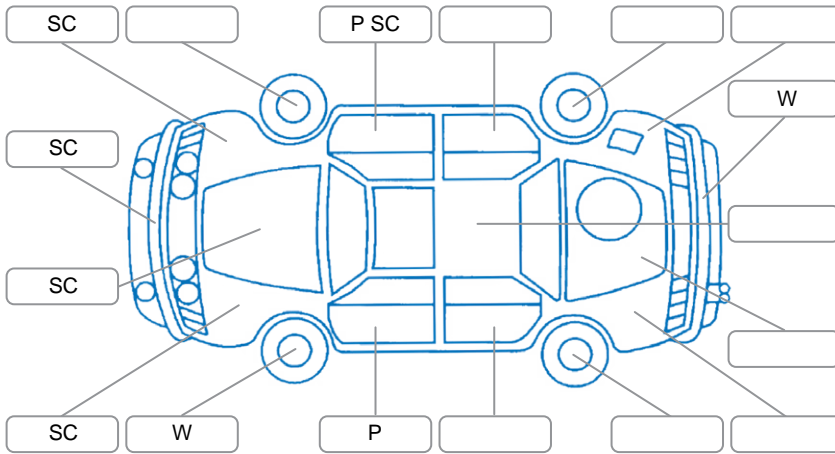

Report ID:	26,132,459	Version:	2
Created:	23 Jun 2026		

Make:	Mitsubishi	Model:	Eclipse Cross
Body Style:	SUV	Year:	2022
Rego No.:	NUM270	Rego Expiry:	16 Feb 2027
WoF Expiry:	17 Feb 2027	Odometer:	72,361 Kms
Good No.:	26132459	VIN:	JMFXDGL3WNZ001588
Next Service:	19/9/26 or 75300km	Service History:	No

**Key**  
 S = Scratch    R = Rust    C = Crack    \* = Decals    W = Significant scuffs  
 D = Dent    PT = Paint defect    P = Pin dent    SC = Stone Chips

Note: some defects and blemishes may not be displayed in the diagram