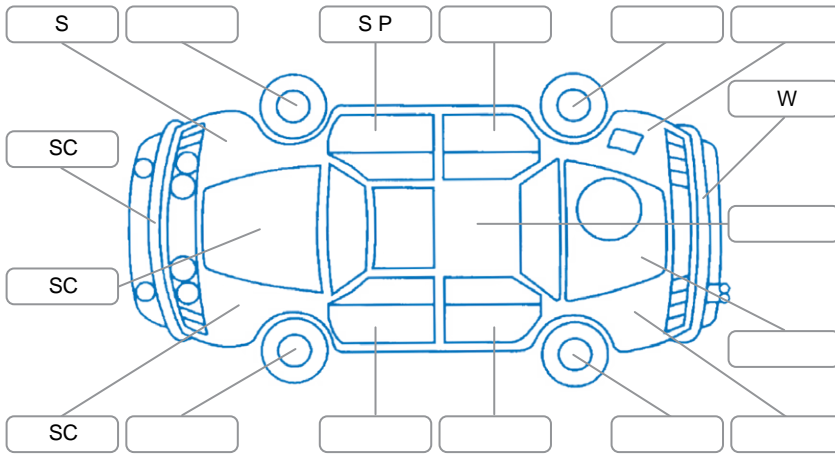

Report ID:	26,132,444	Version:	3
Created:	23 Jun 2026		

Make:	Mitsubishi	Model:	Eclipse Cross
Body Style:	SUV	Year:	2022
Rego No.:	NUM276	Rego Expiry:	13 Jul 2026
WoF Expiry:	25 Feb 2027	Odometer:	51,176 Kms
Good No.:	26132444	VIN:	JMFXDGL3WNZ001931
Next Service:	25/2/27 or 63000km	Service History:	No

**Key**

S = Scratch    R = Rust    C = Crack    \* = Decals    W = Significant scuffs  
 D = Dent    PT = Paint defect    P = Pin dent    SC = Stone Chips

Note: some defects and blemishes may not be displayed in the diagram

**General Comments**

Vehicle drove well.  
 fast charging cable and trickle charger

Road Conditions During Test Drive    Dry

Engine Timing Mechanism    Timing Chain

Evidence of Cam Belt Replacement     Yes     No    Kms