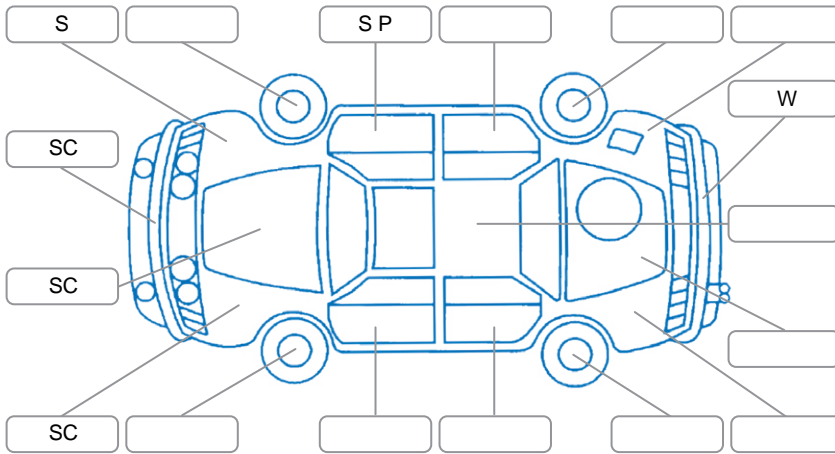

Report ID:	26,132,444	Version:	2
Created:	21 Apr 2026		

Make:	Mitsubishi	Model:	Eclipse Cross
Body Style:	SUV	Year:	2022
Rego No.:	NUM276	Rego Expiry:	13 Jul 2026
WoF Expiry:	25 Feb 2027	Odometer:	51,176 Kms
Good No.:	26132444	VIN:	JMFXDGL3WNZ001931
Next Service:	25/2/27 or 63000km	Service History:	No

Key
 S = Scratch R = Rust C = Crack * = Decals W = Significant scuffs
 D = Dent PT = Paint defect P = Pin dent SC = Stone Chips

Note: some defects and blemishes may not be displayed in the diagram

Body Inspection Comments

Stone chips in windscreen.

Conditions During Body Inspection Dry

Under Carriage and Under Bonnet Inspection Comments

Interior Comments

Seats:	Good
Carpets:	Good
Panels:	Good
Dashboard:	Good

General Comments